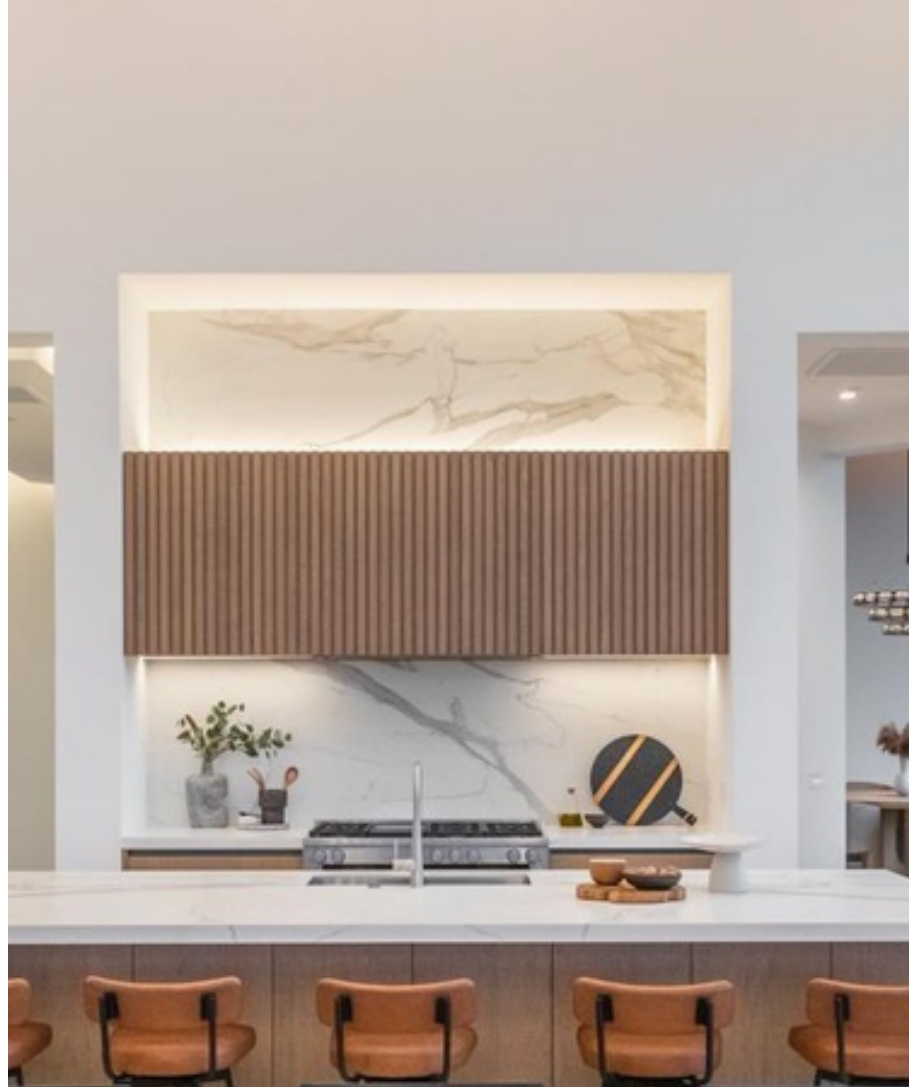

This remarkable home marries the timeless allure of Classic Spanish and the sleek sophistication of modern architecture. Modern elements, like the striking stone cladding on the front facade and the captivating cantilevered steel beam, infuse it with contemporary flair. The 21-foot cathedral ceilings and expansive transom windows flood the interiors with abundant natural light, creating a truly captivating and luminous living space. This fusion of styles and design elements delivers a home that is both elegant and cutting-edge. The exterior of this house seamlessly blends traditional Spanish aesthetics with modern design, exemplified by its captivating roofing. It preserves the classic allure with red ceramic-style roofing tiles while cleverly incorporating flat modern roofing techniques. This fusion not only preserves the timeless charm but also harmonizes two distinctive architectural styles into a captivating and cohesive whole.

Inside

| EDITION #43

INSIDE GUIDE

KITCHEN

In a very spacious kitchen like this, creativity knows no bounds. The generous layout is adorned with exceptional features, including a luxurious striped white marble top gracing the expansive countertops and island. A substantial wooden base island commands attention, while a striking fluted wood hood cover crowns the stove area. The main kitchen embraces a tasteful minimalism, where wood, marble, and umber-colored leather coalesce seamlessly. Complementing this grandeur are leather counter stools with black aluminum legs, providing a captivating contrast and elevating the space to an extraordinary level of design and functionality. There's also a sophisticated butler's kitchen, serving as a hidden gem. Adjacent to it, a seated dining area, featuring exquisite caned dining chairs surrounding a rich, dark wood table. This additional space adds a layer of convenience and elegance