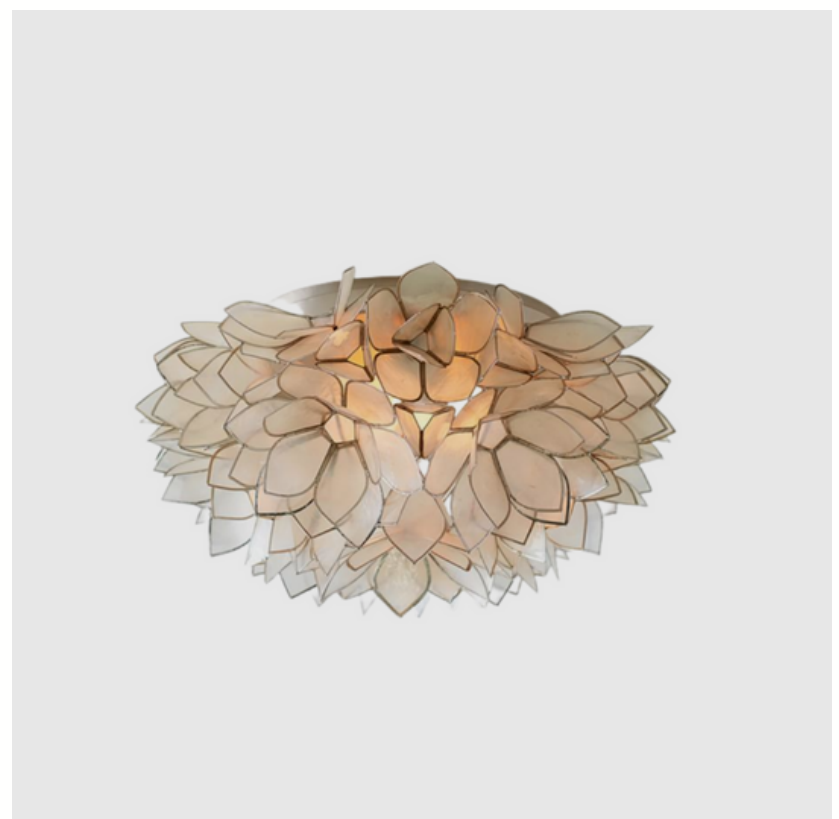

## FLUSH MOUNT

Floral Flush Mount  
*Antique Silver & Faceted Glass*  
Antique Style

**POTTERY BARN**