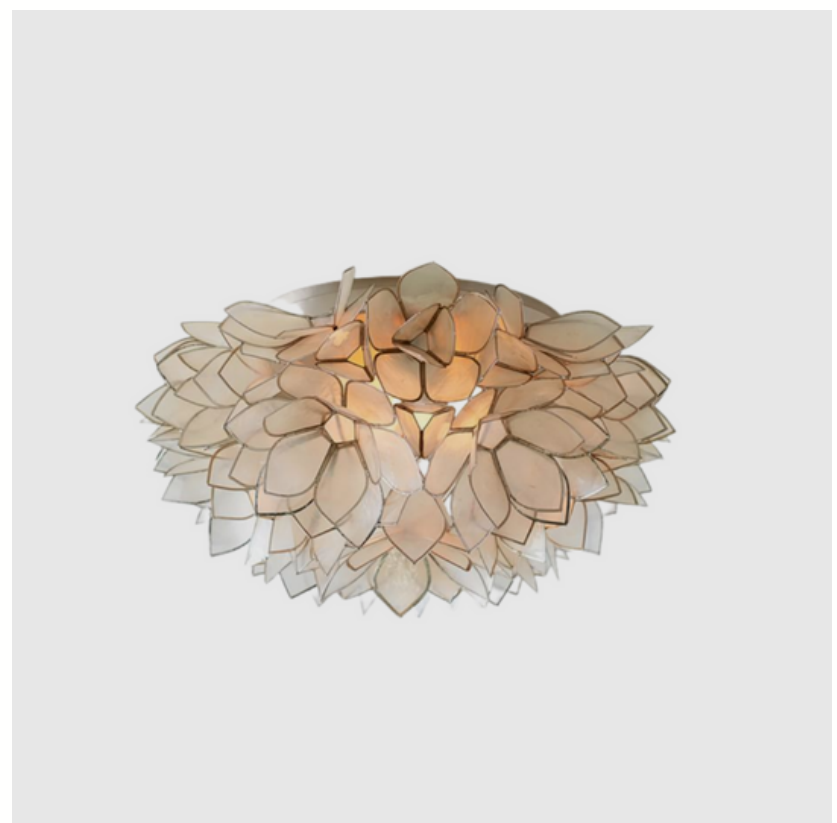

## FLUSH MOUNT

Floral Flush Mount  
*Antique Silver & Faceted  
Glass*  
Antique Style

**POTTERY BARN**