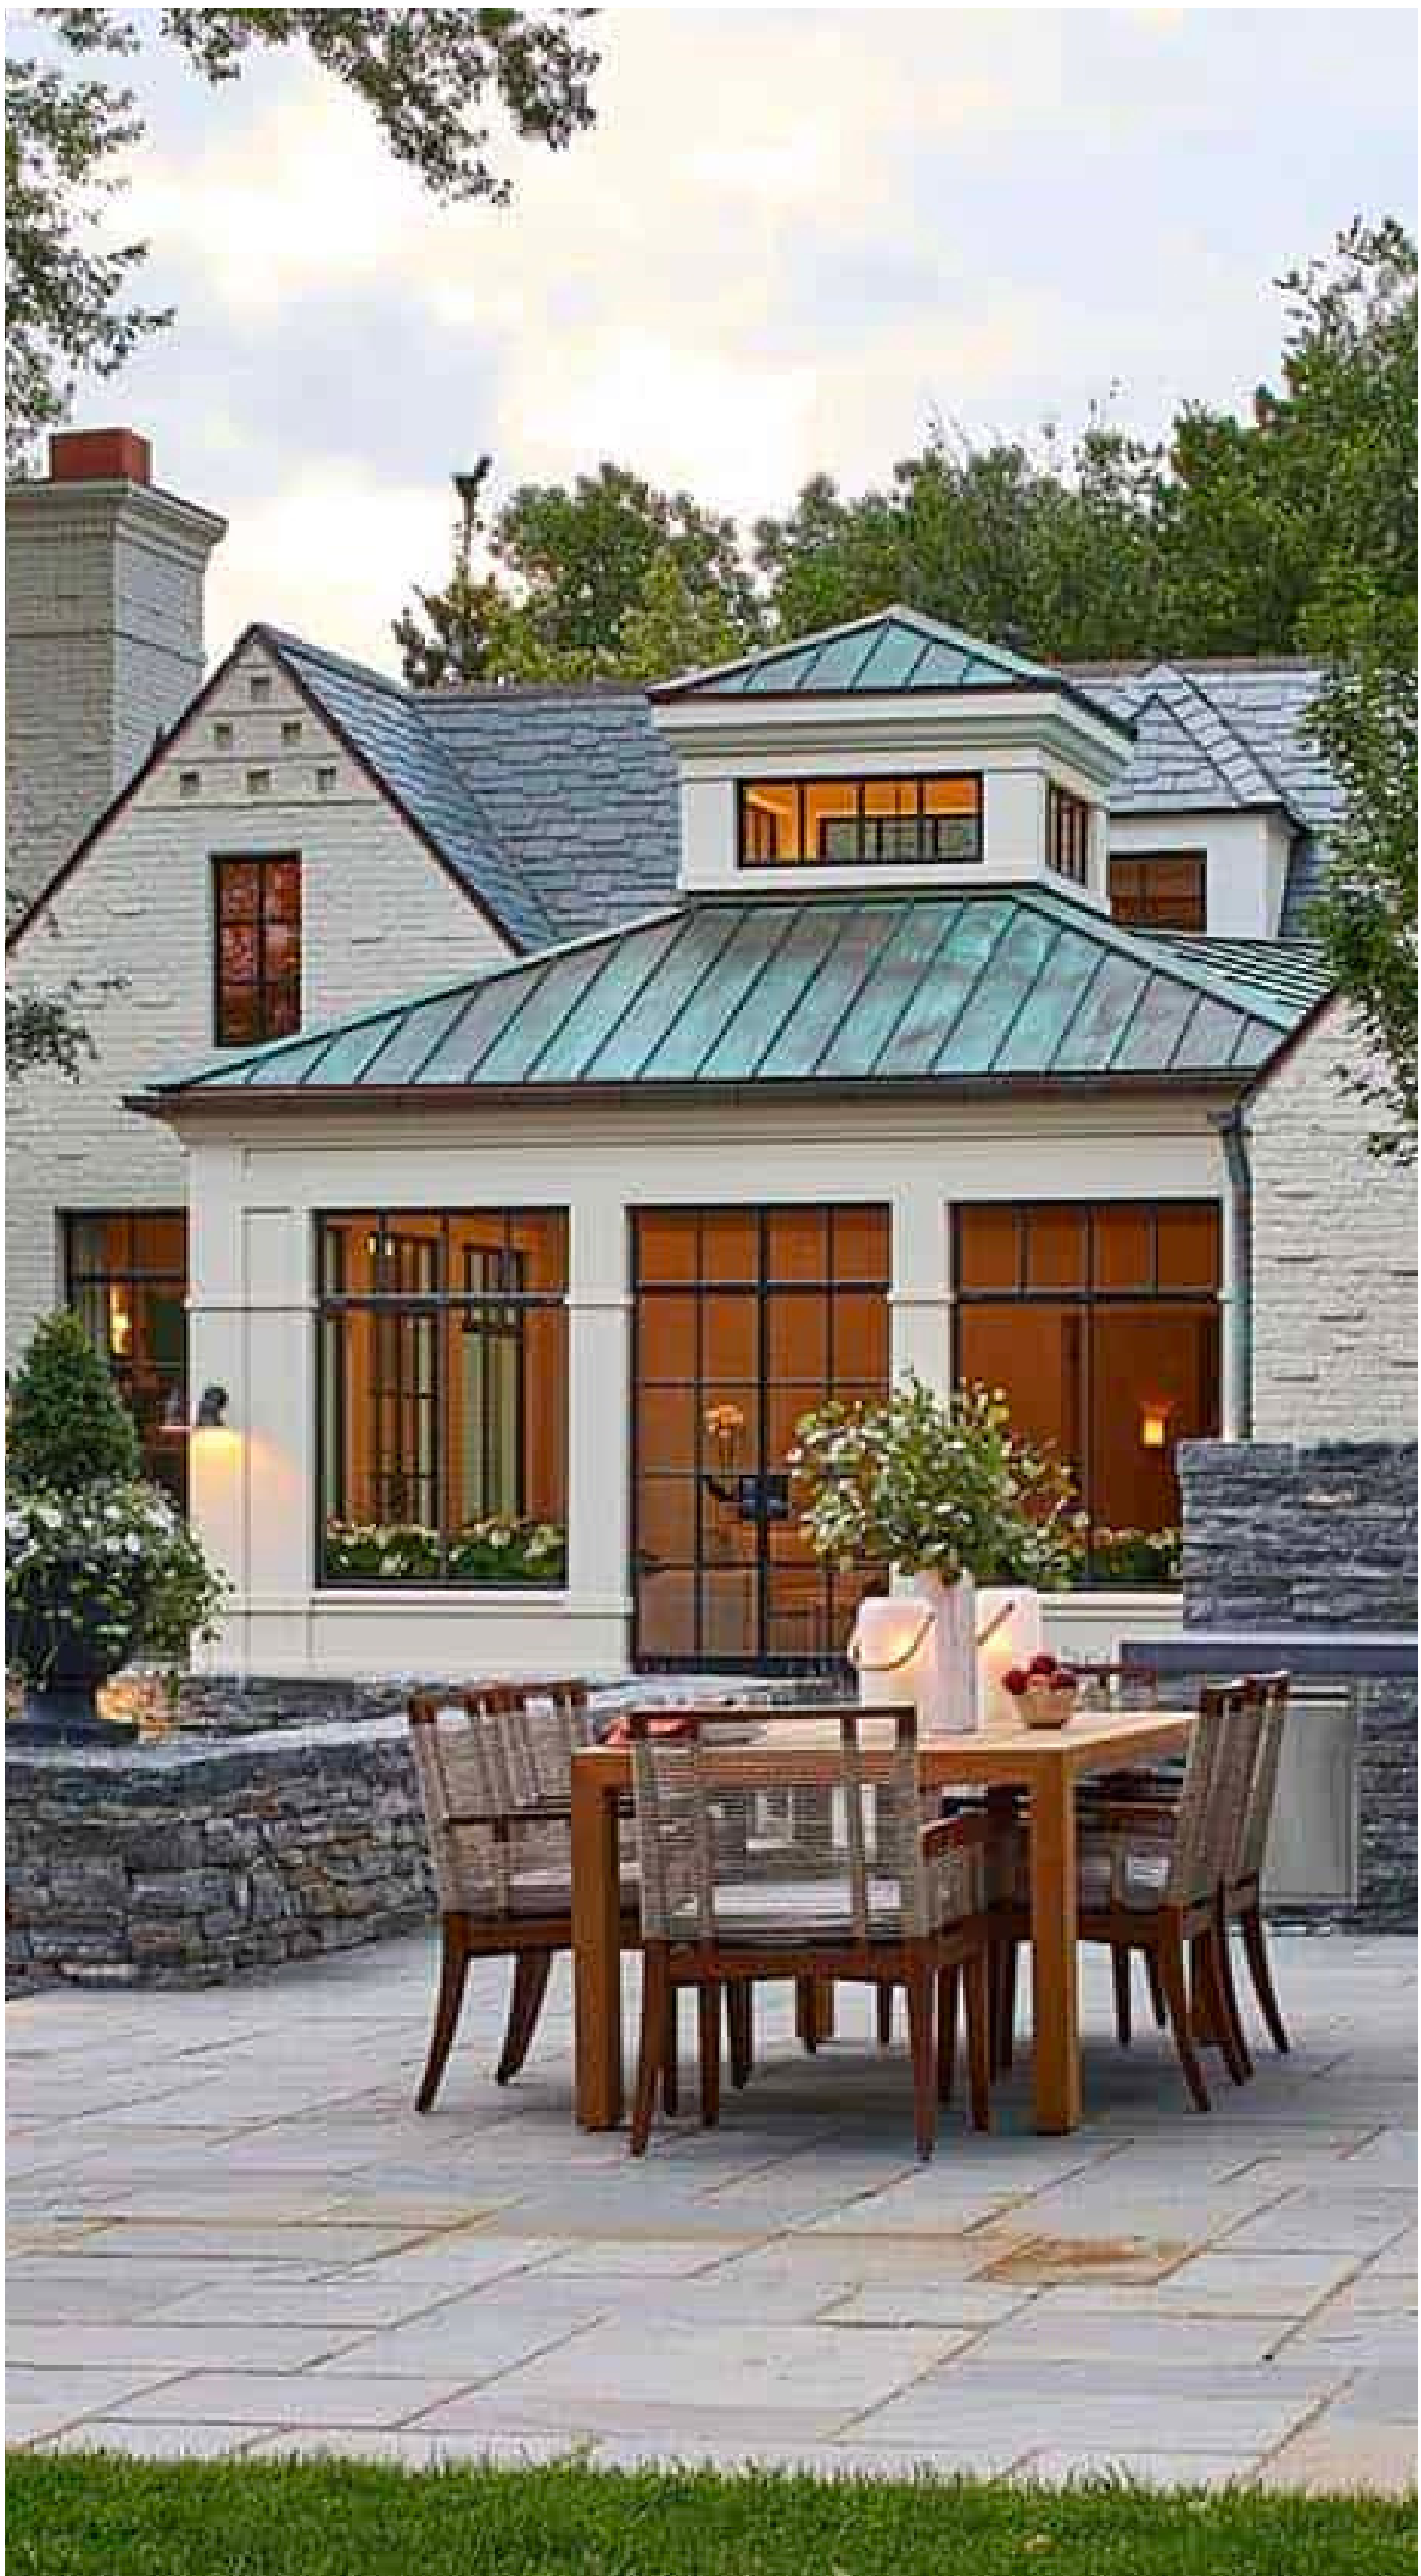

## LOUNGER

Sun Lounger  
*Anodized Aluminum and  
Batyline Textile*  
Modern Style

**BLU DOT**