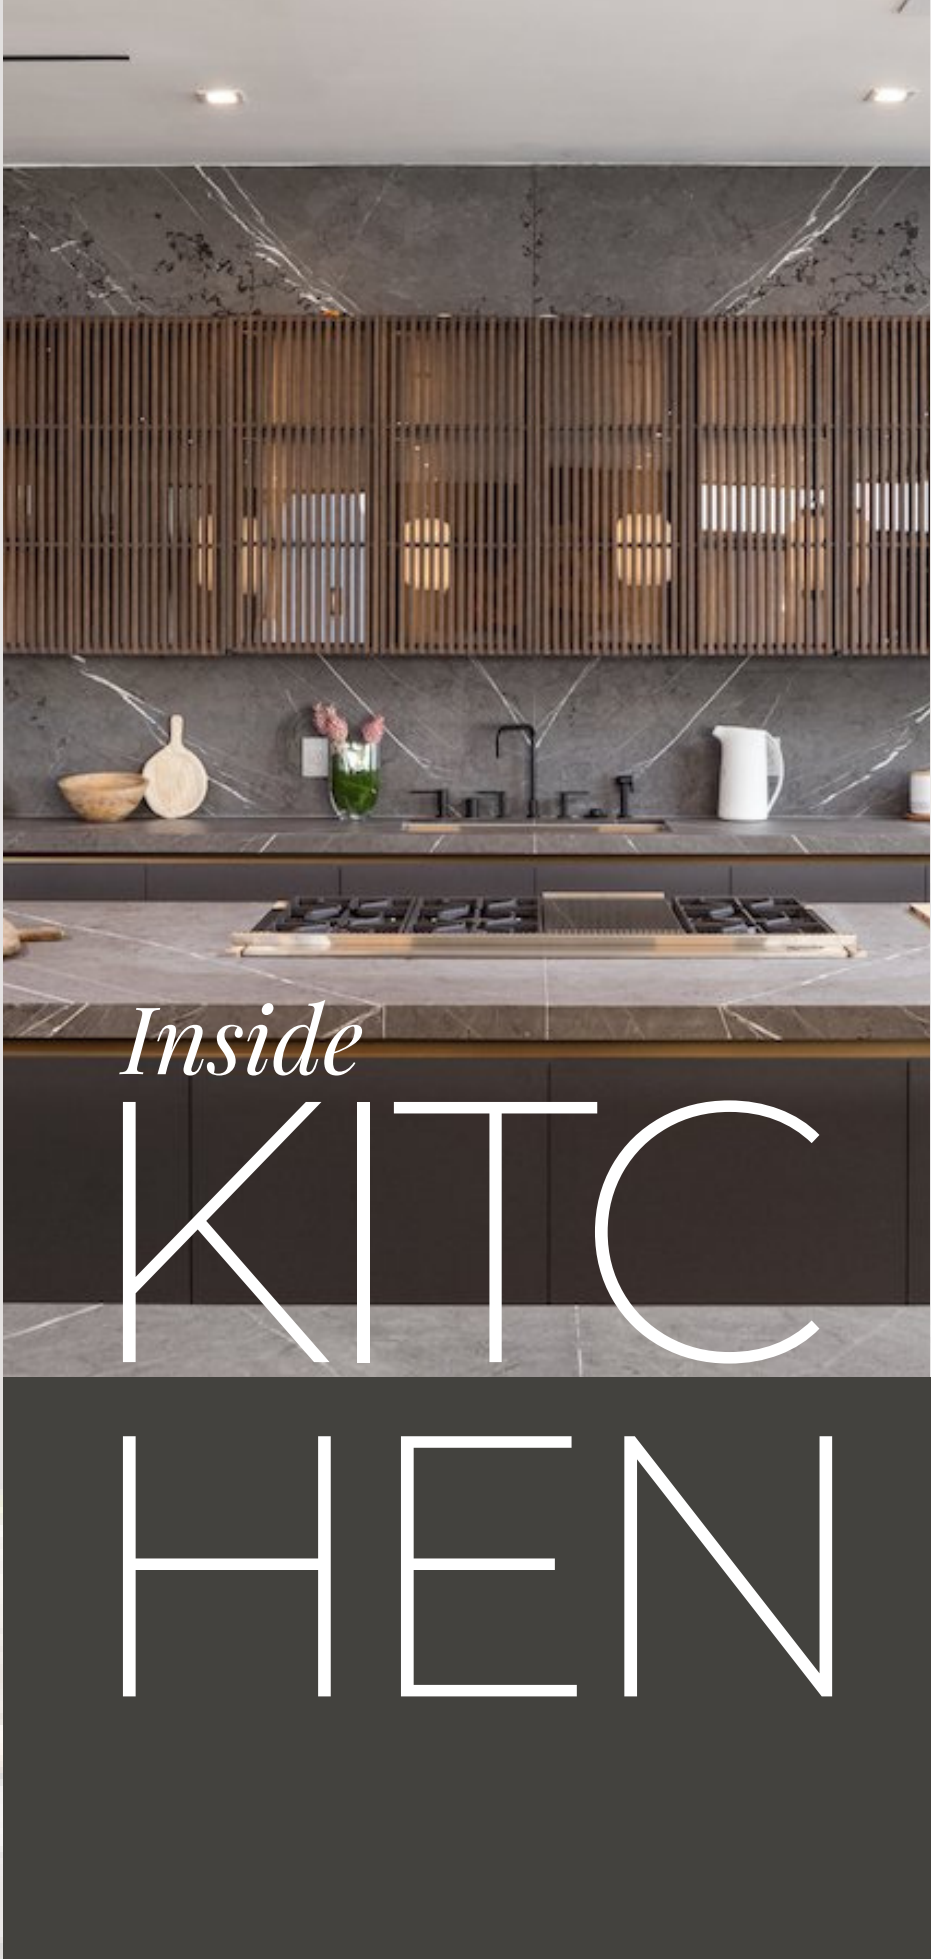

Inside

KITCHEN