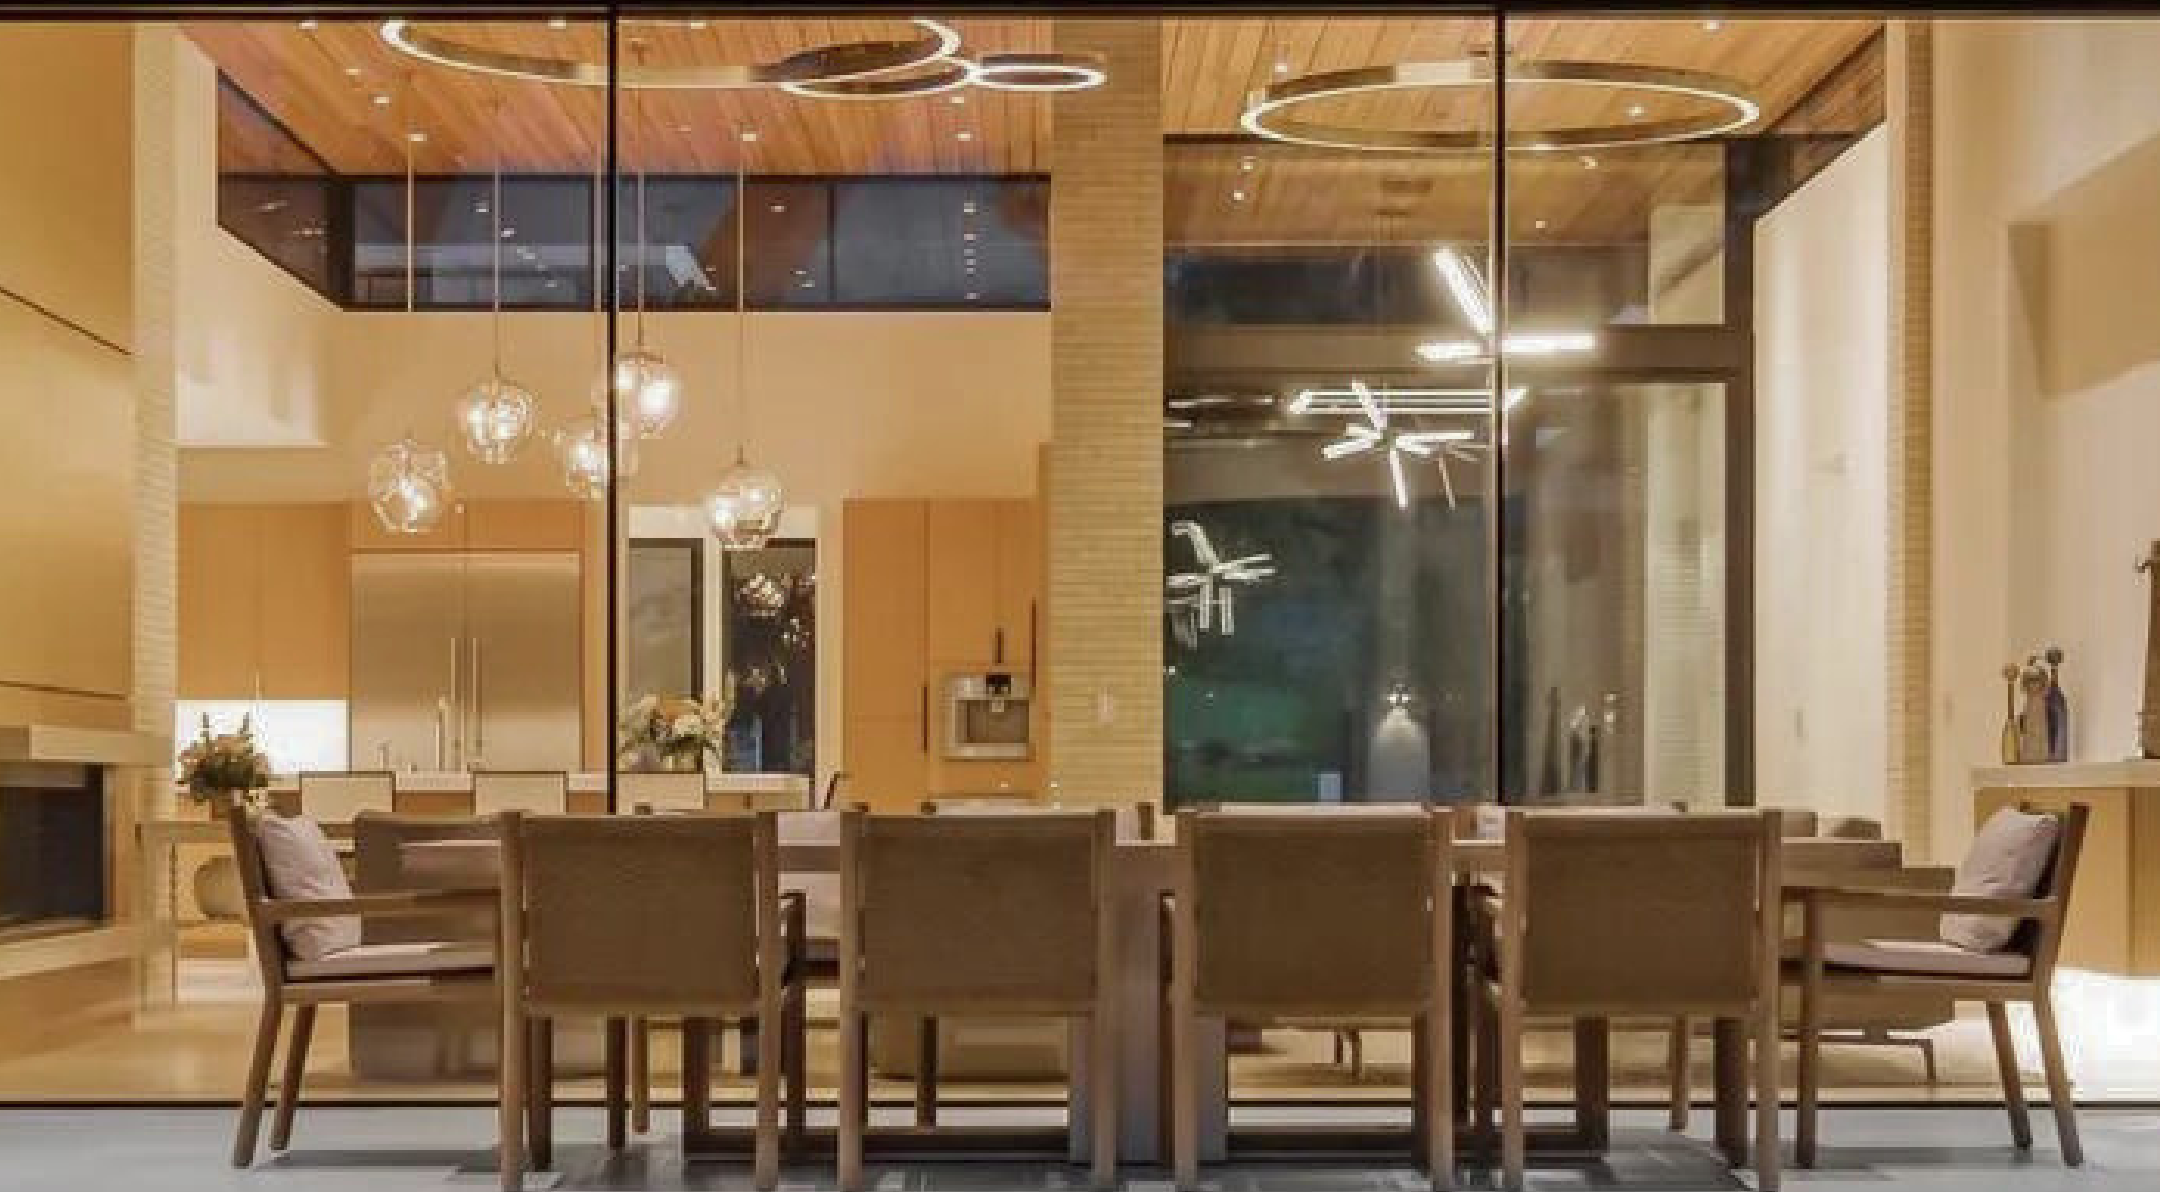

EDITION #28 JUNE 2023

Inside

LIFESTYLE & INTERIORS

GNVPEL