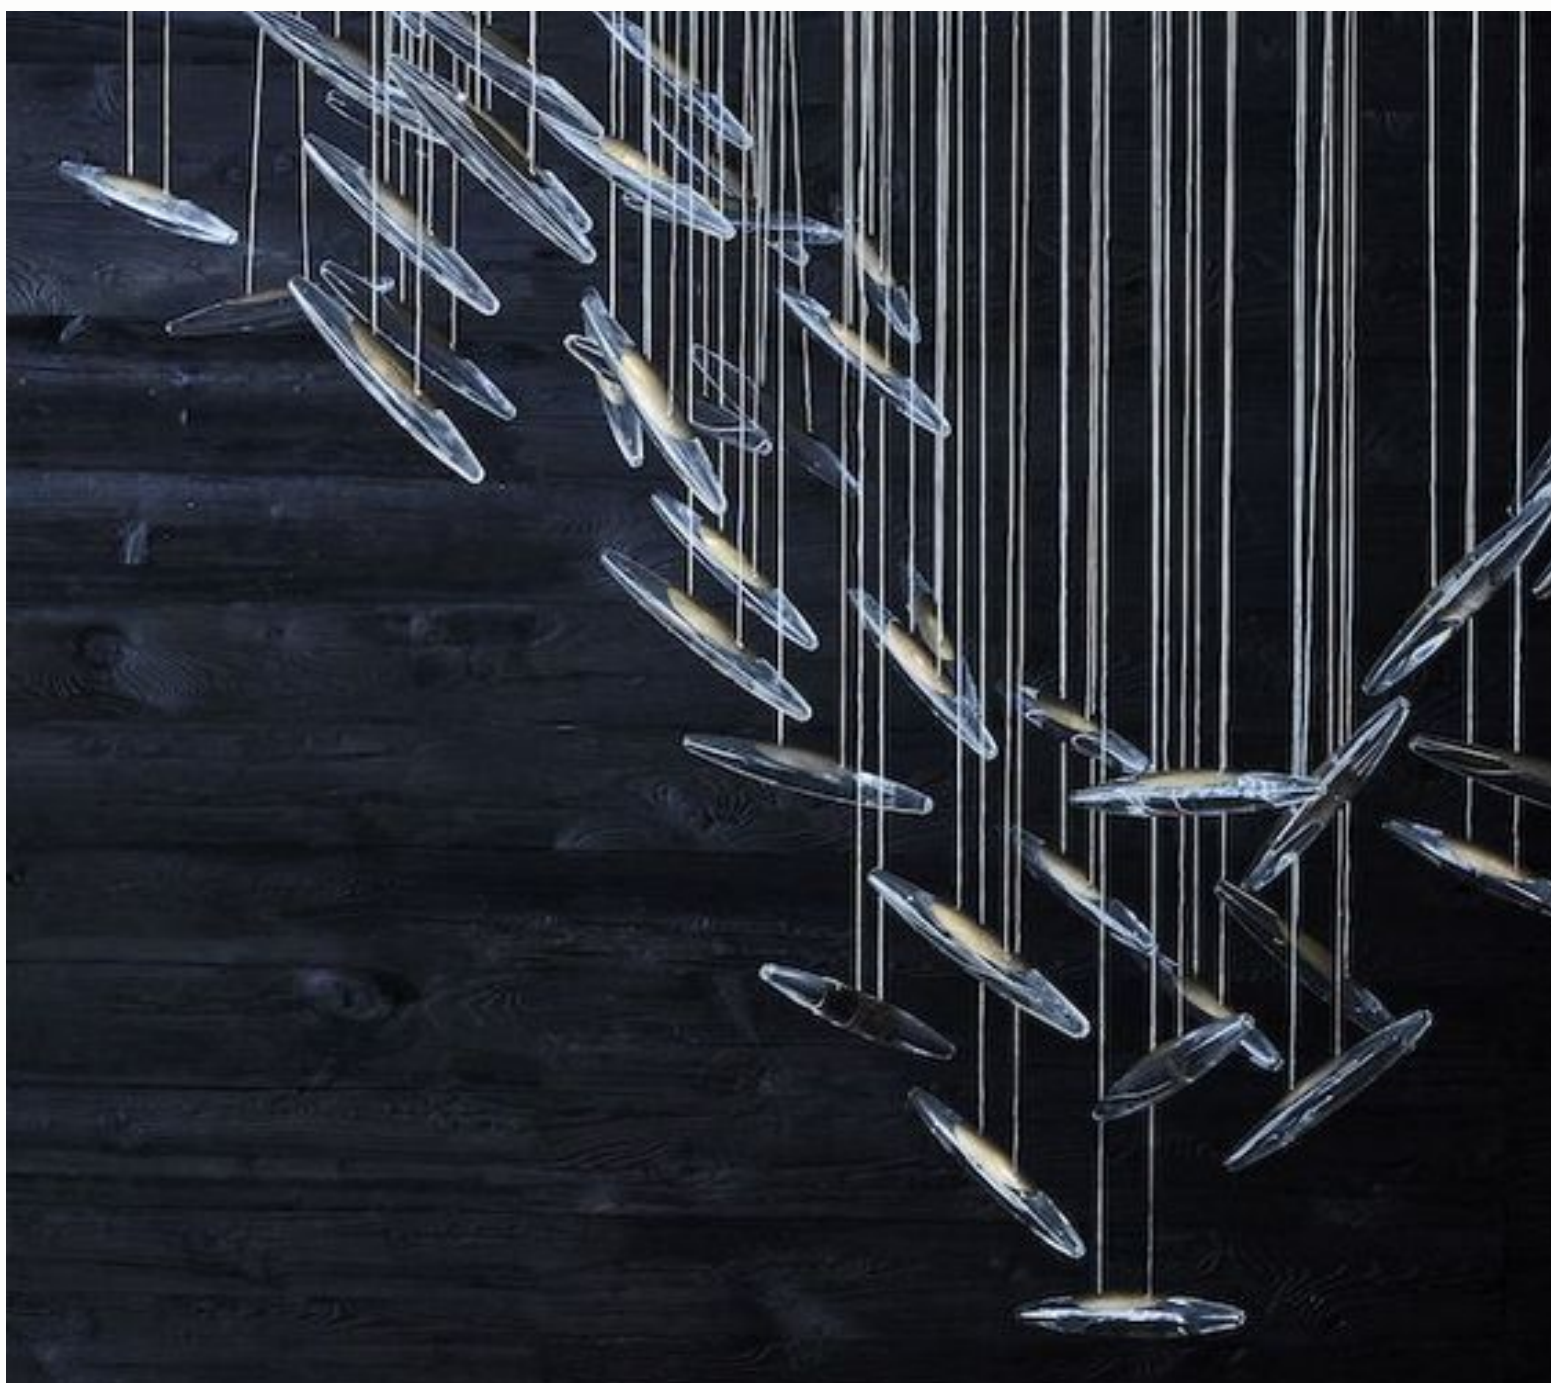

Inside

EDITOR'S PICK

Ochre's Moonlight Murmuration installation emanates a soft, ethereal glow. The delicate strands of light create a mesmerizing play of shadows and luminosity. The installation is made of solid glass drops illuminated by LEDs, brass caps, and white canopy and a selection in number between 20 and 64 lights can be installed in different silhouettes of waves or swoops.