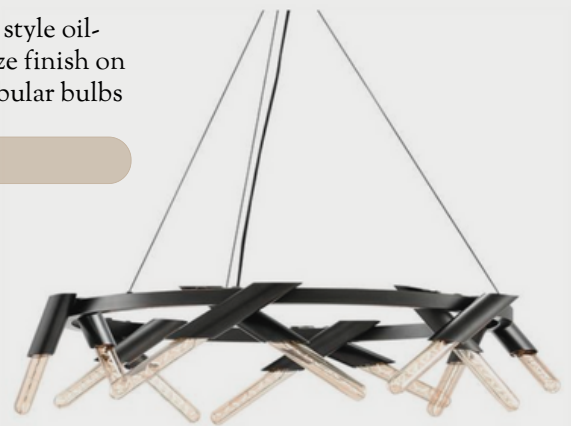

Japanese shoji screen inspired Solid ash wood with black stain and steel mesh with matte black finish seat.

ROSS CASSIDY

DUAL FUEL RANGE STOVE

Smart Dual-Fuel Commercial-Style Range with 6 Burners and Griddle

LAYLA GRAYCE

LUCIOLE CHANDELIER

Avant-garde style oil-rubbed bronze finish on metal and tubular bulbs

NAROTO

2 PIECE SECTIONAL

Performance fabric-upholstered sectional slope arm and T-shape black iron base.