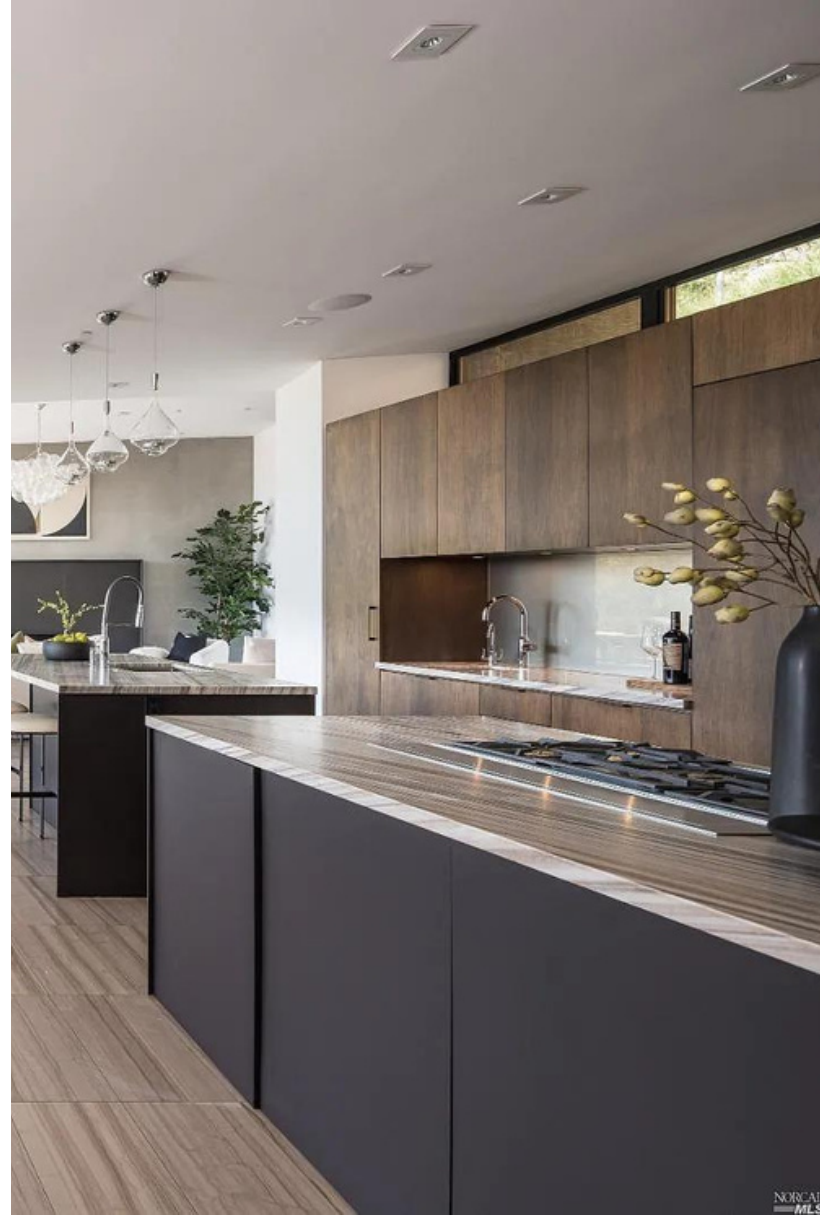

Inside

| EDITION #34

Inside KITCHEN

ECO STYLE

The open-plan kitchen embraces a modern black and white approach. The kitchen exudes elegance with its minimalist design, showcasing exquisite White Macaubas Quartzite countertops that glisten under natural light. The coffee bamboo cabinetry adds a touch of warmth and sophistication, creating a harmonious contrast. This culinary haven captures the essence of refined living

Inside STYLE

Inside a modern open plan home with beautiful smooth stone, marble and wood textures, linens and wools in light to dark variations.

Inside

EDITOR'S PICK

The Indian Springs Guillotine Fireplace and blackened steel surround is a perfect example of a contemporary use of patina'd steel. The steel panels are hand patina'd and hung on a steel frame with Z-clips so that there is a very concise tight joint. The fireplace door is a guillotine style screen that recesses up into the steel above. Clean lines and custom engineering.