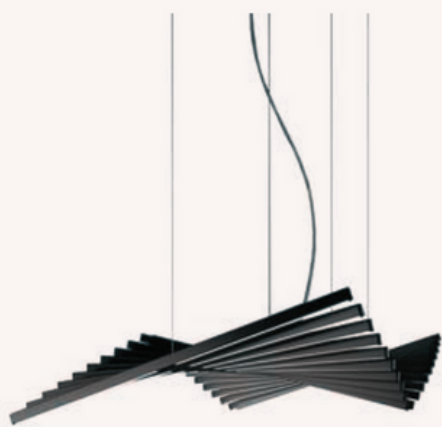

LUXURY WEBBED SEAT

Wood finish in putty classic barrel shape chair.

CARACOLE

NAAN DINING TABLE

Smoked oak extendable with aluminum legs covered in wood.

CASSINA

RHYTHM COLLECTION LIGHT

Free movement bespoke shape light.