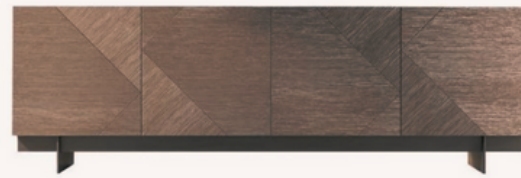

EAMES LOUNGE CHAIR AND OTTOMAN

7-layer plywood frame/shell
with Walnut or Santos
Palisander wood veneer and
100% MCL Leather.

DWR

TATAMI SIDEBOARD

Geometric sideboard with
gold-anodized finish raised
on thin, vertical metal
plates.

IST DIBS

LYON COFFEE TABLE

Round concrete and metal
coffee table.

LIVING SPACES

MALONE NIGHTSTAND

Ash grey wood modern
nightstand.

ARHAUS

BATHROOM