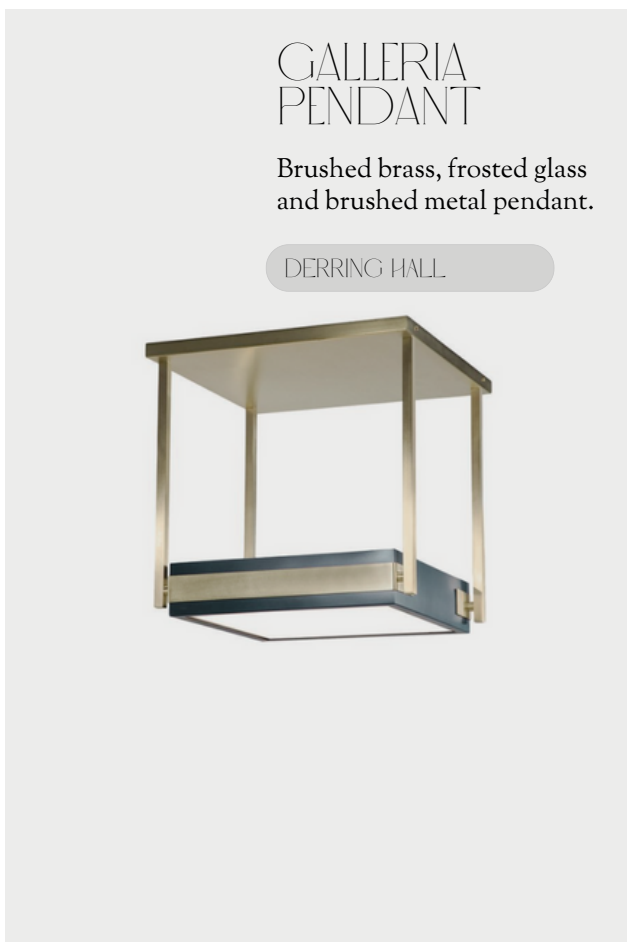

ENTRY

Style

CARMEN
CHAIR

Textured wood frame and
modern fabric upholstery

CASA ONE

JOCASTA
MIRROR

Circular wall mirror made
from iron, glass and MDF.

LECTURE