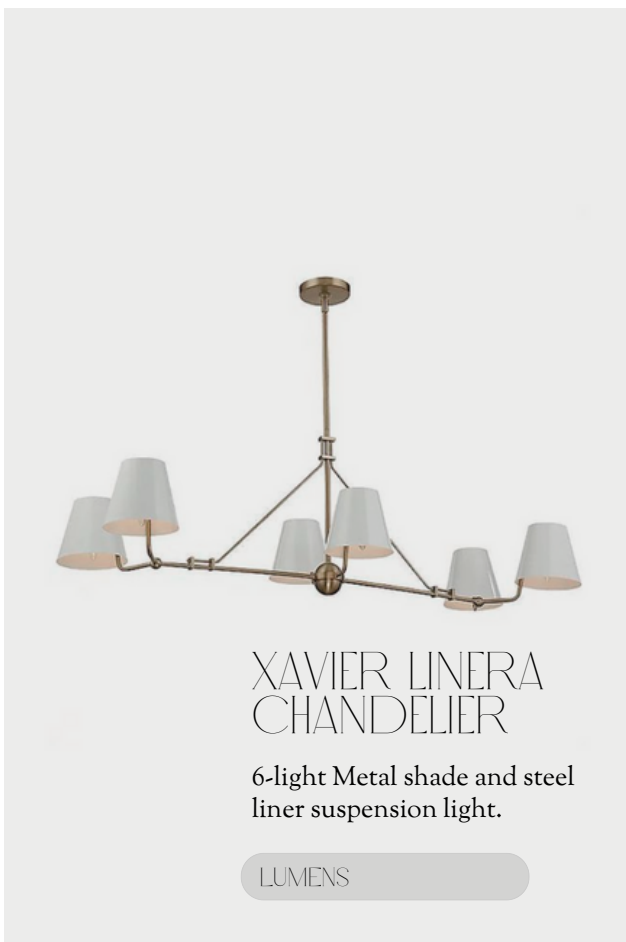

Sleek spun metal shade and etched opal glass shade pendant.

HINKLEY

BACKLESS COUNTER STOOL

Design Polished stainless-steel frame in Antique Brass or Bronze.

WILLIAMS-SONOMA

NOOK

Style

DINING