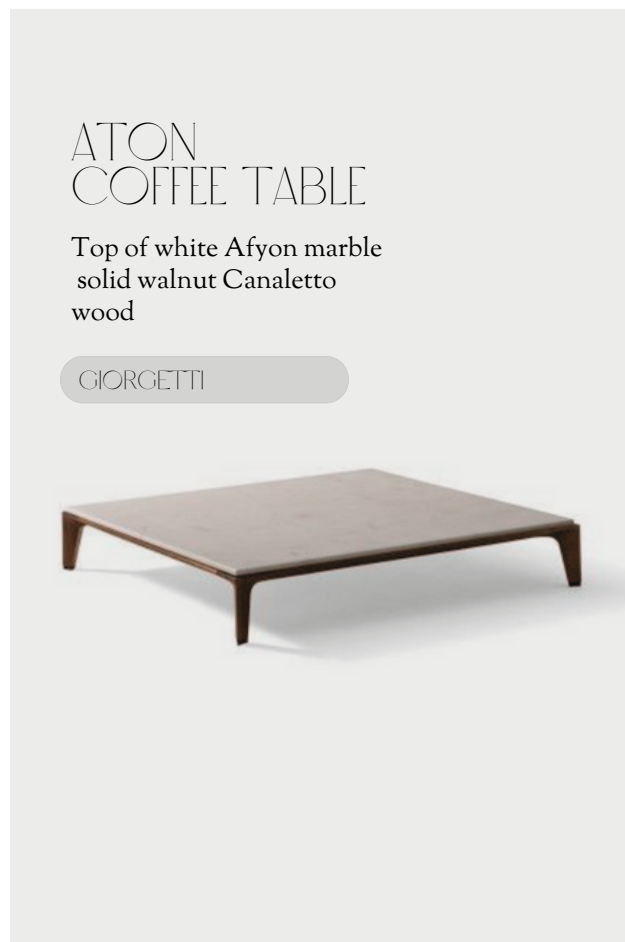

GALLERIA
PENDANT

Brushed brass, frosted glass
and brushed metal pendant.

DERRING HALL

LILIBET
MODERN
CONSOLE

Constructed from MDF,
plywood and burlap
Finished in white gesso.

JOHN RICHARD

LIVING

Style