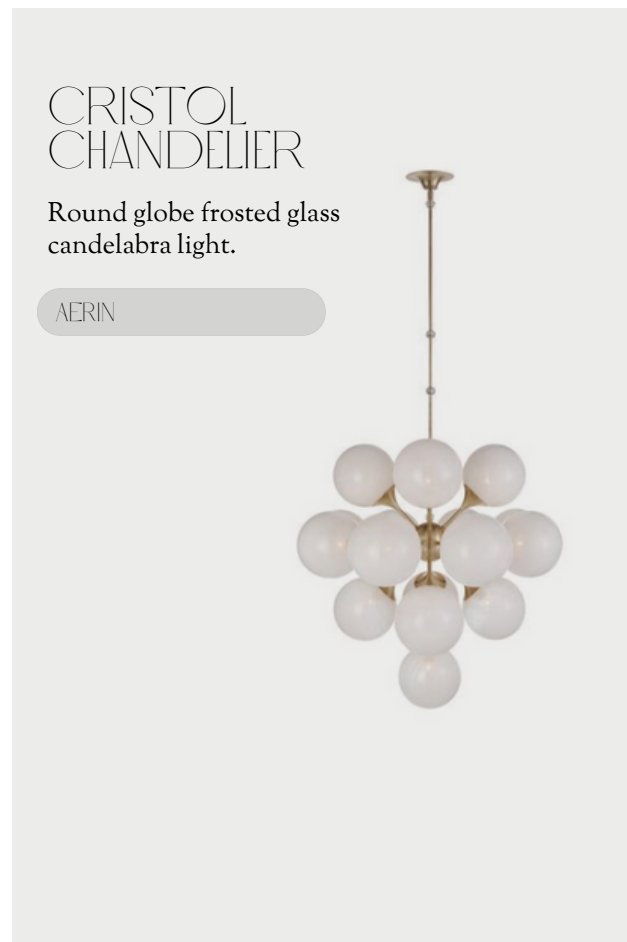

DINING

Style