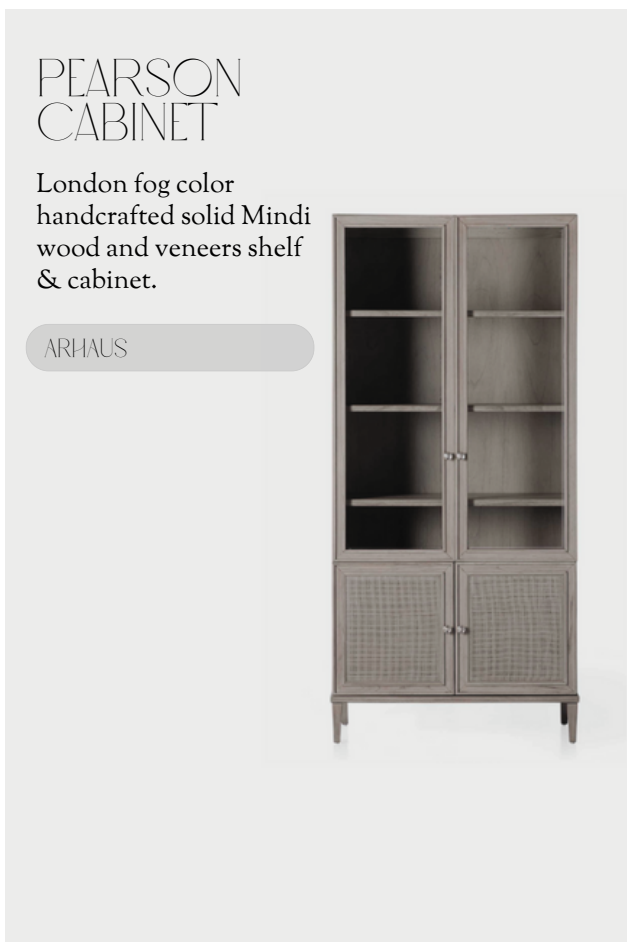

GALLERIA
PENDANT

Brushed brass, frosted glass
and brushed metal pendant.

DERRING HALL

LILIBET
MODERN
CONSOLE

Constructed from MDF,
plywood and burlap
Finished in white gesso.

JOHN RICHARD

LIVING

Style