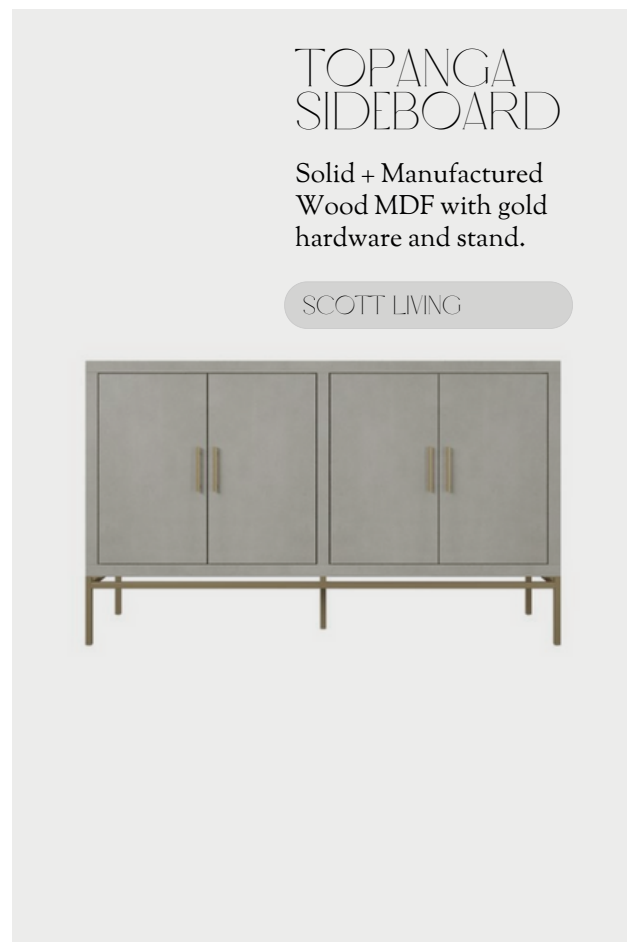

DINING

Style