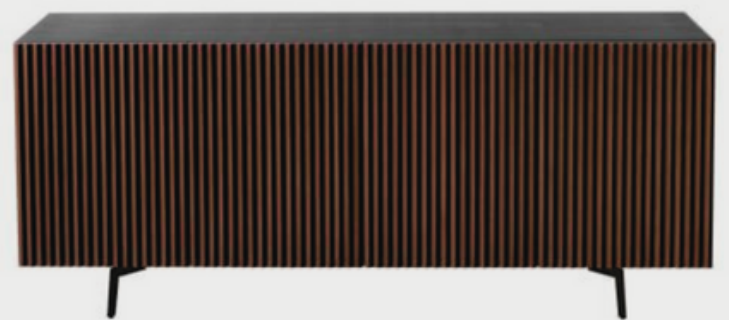

MONTFAUCON CHANDELIER

Solid brass with shades that
are handmade of white
porcelain.

DEKORINE

DEKOR STH SIDEBOARD

Glossy black-lacquered
wooden frame with
Canaletto walnut wood
inserts.

ARTEMIEST

BEDROOM LOUNGE