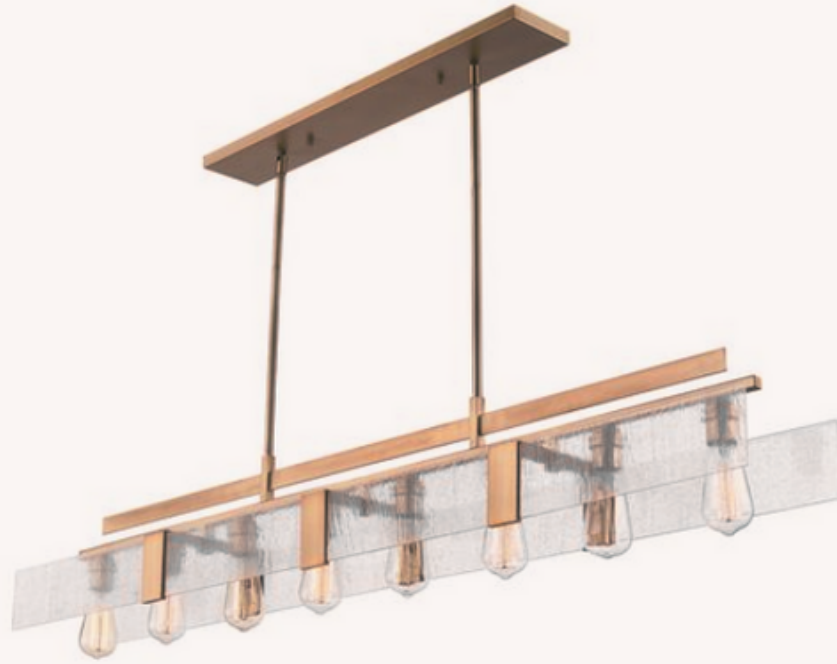

Inside | EDITION #38

DINING

Style

BILLIARD LIGHT

Seedy Glass panels with a Vintage Brass finish.

LIGHTING DESIGN