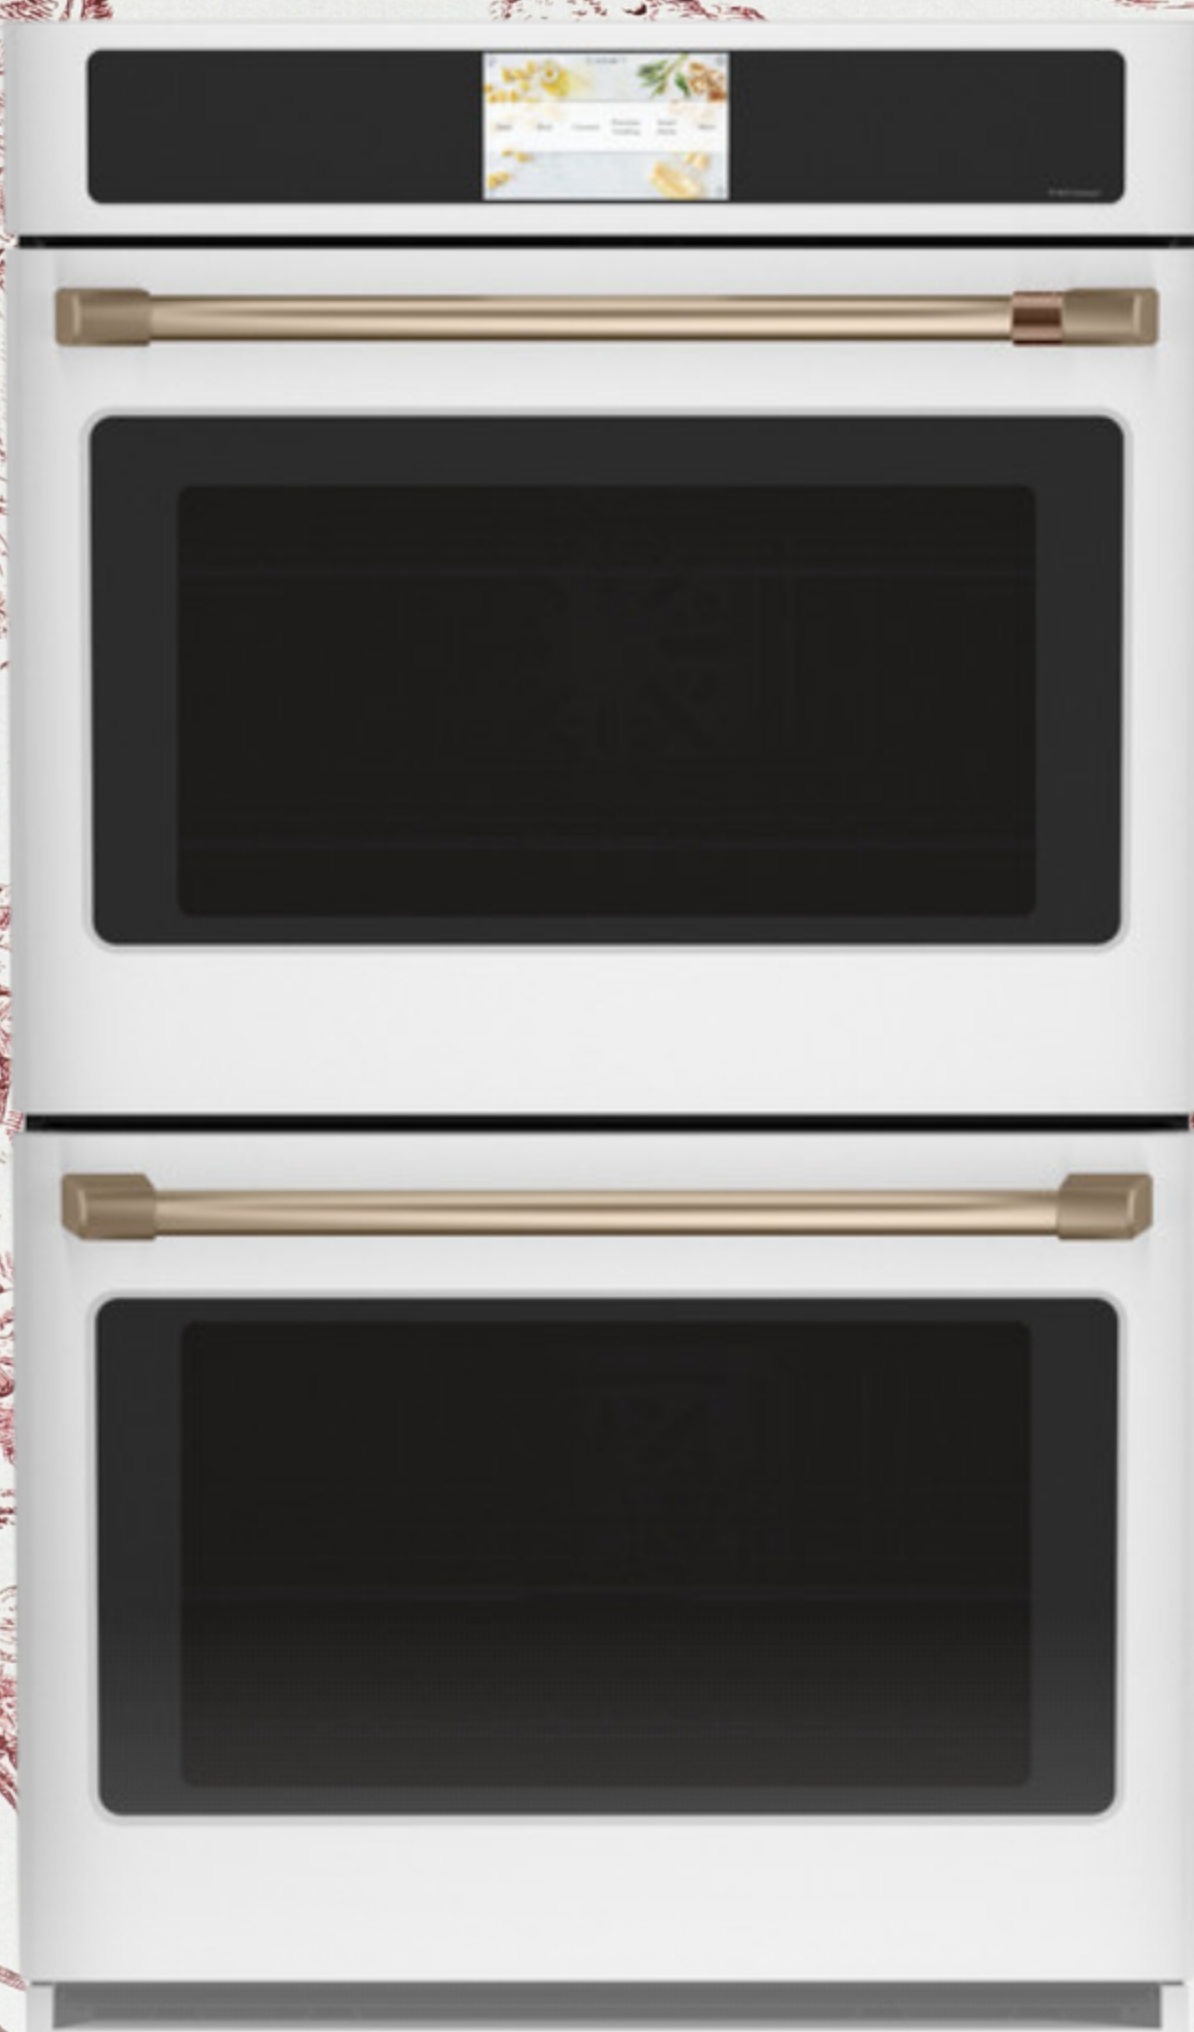

CAFÉ

DISTINCT BY DESIGN™

Café™ Professional Series 30" Smart Built-In Convection Double Wall Oven

WWW.CAFEAPPLIANCES.COM

Period-inspired homes shine with meticulous attention to detail, revealing a profound love for architecture and design. They exemplify the art of turning passion into magnificent reality. Let this inspiration drive your week, fueling your creative journey in the world of design and architecture.