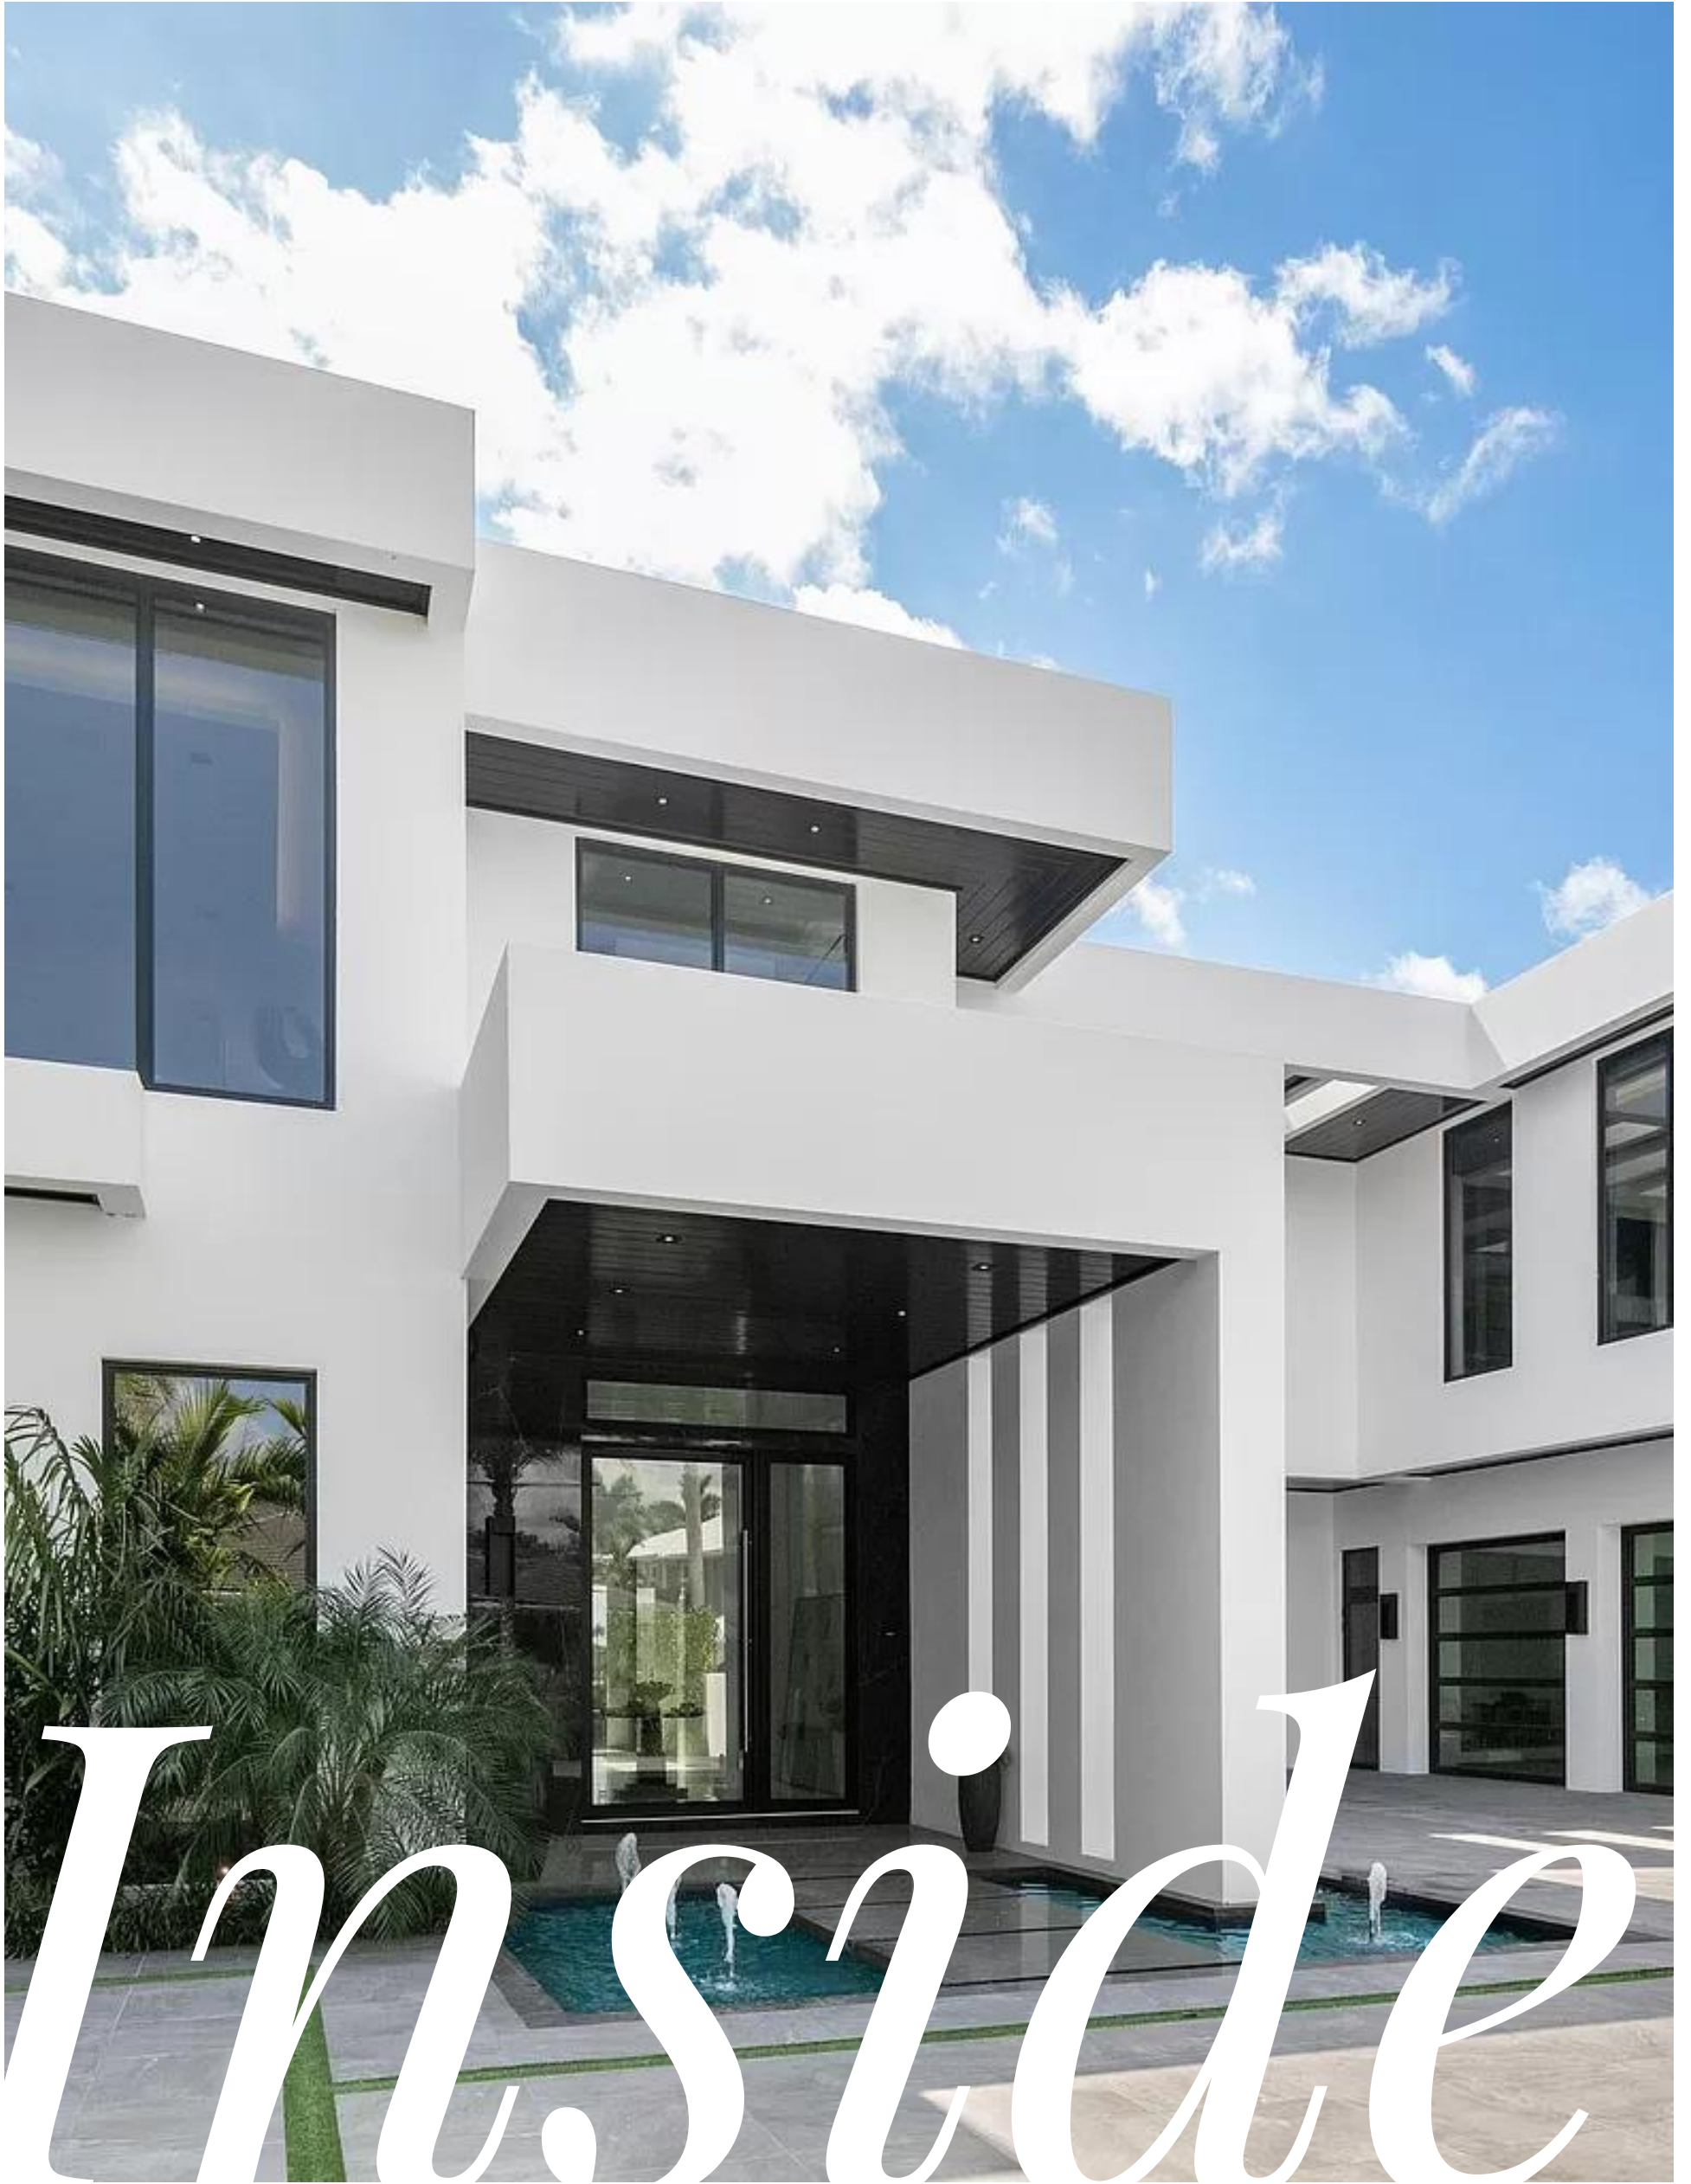

# Inside

EDITION #51

Inside this gated sanctuary lies The Churchill Estate, a waterfront marvel in Manalapan. Crafted by Luxury Custom Builders and Seaside Builders, this residence epitomizes Florida-Luxury style. Glass chandeliers, three kitchens, and a lavish primary suite showcase meticulous attention to detail. Outside, a resort-style pool and grand gazebo set the stage for perpetual luxury living.

# C A F É

DISTINCT BY DESIGN™

Café™ Wine Center

[WWW.CAFEAPPLIANCES.COM](http://WWW.CAFEAPPLIANCES.COM)

*Inside* | EDITION #51

This house signifies the epitome of Luxury Living, embodying the essence of Florida in the most opulent way. The Ultra Modern design makes a bold statement, perfectly encapsulating the lavishness synonymous with Palm Beach County. It's not just a house; it's a lifestyle, a testament to contemporary living in this Floridian paradise.

# WHITE LUXE

Inside an extraordinary odyssey of luxury and sophistication at The Churchill Estate, an architectural masterpiece gracing the coveted island of Manalapan. Positioned along 250 linear feet of waterfront, this gated trophy estate offers an exclusive sanctuary of privacy, security, and luxury.

The mansion presents an innovative two-story layout, where contemporary aesthetics harmoniously coalesce with functionality. Natural light pours through oversized windows, illuminating elegant finishes and custom design elements.