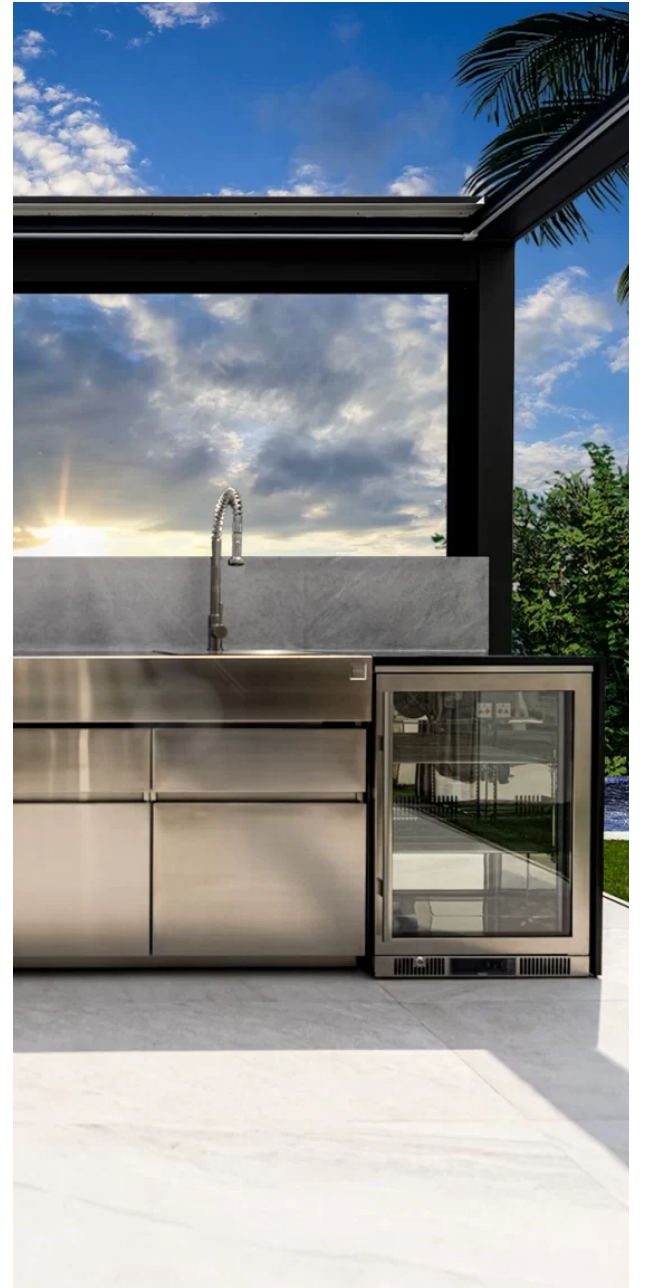

INSIDE GUIDE #52

EDITOR'S PICK

Having stumbled upon FESFOC Outdoor Kitchens some time ago, my journey in designing outdoor spaces reached new heights. As a designer immersed in the world of alfresco living, the criteria of durability, timeless design, and sustainability are paramount in selecting the finest outdoor grills and kitchens. FESFOC emerges as the unequivocal choice, seamlessly blending form and function in their avant-garde creations. Their stainless steel marvels not only endure the elements but redefine outdoor cooking experiences. Every detail, meticulously considered, contributes to their sustainable design ethos. Navigating the outdoor kitchen landscape, FESFOC's commitment to excellence becomes evident, transforming functional elements into sculptural masterpieces. In the quest for the best, their products stand out, meeting the highest standards and elevating the joy of outdoor cooking. FESFOC is not just a brand; it's an embodiment of outdoor culinary perfection, a partner in creating spaces where durability, design, and sustainability are the utmost priority.