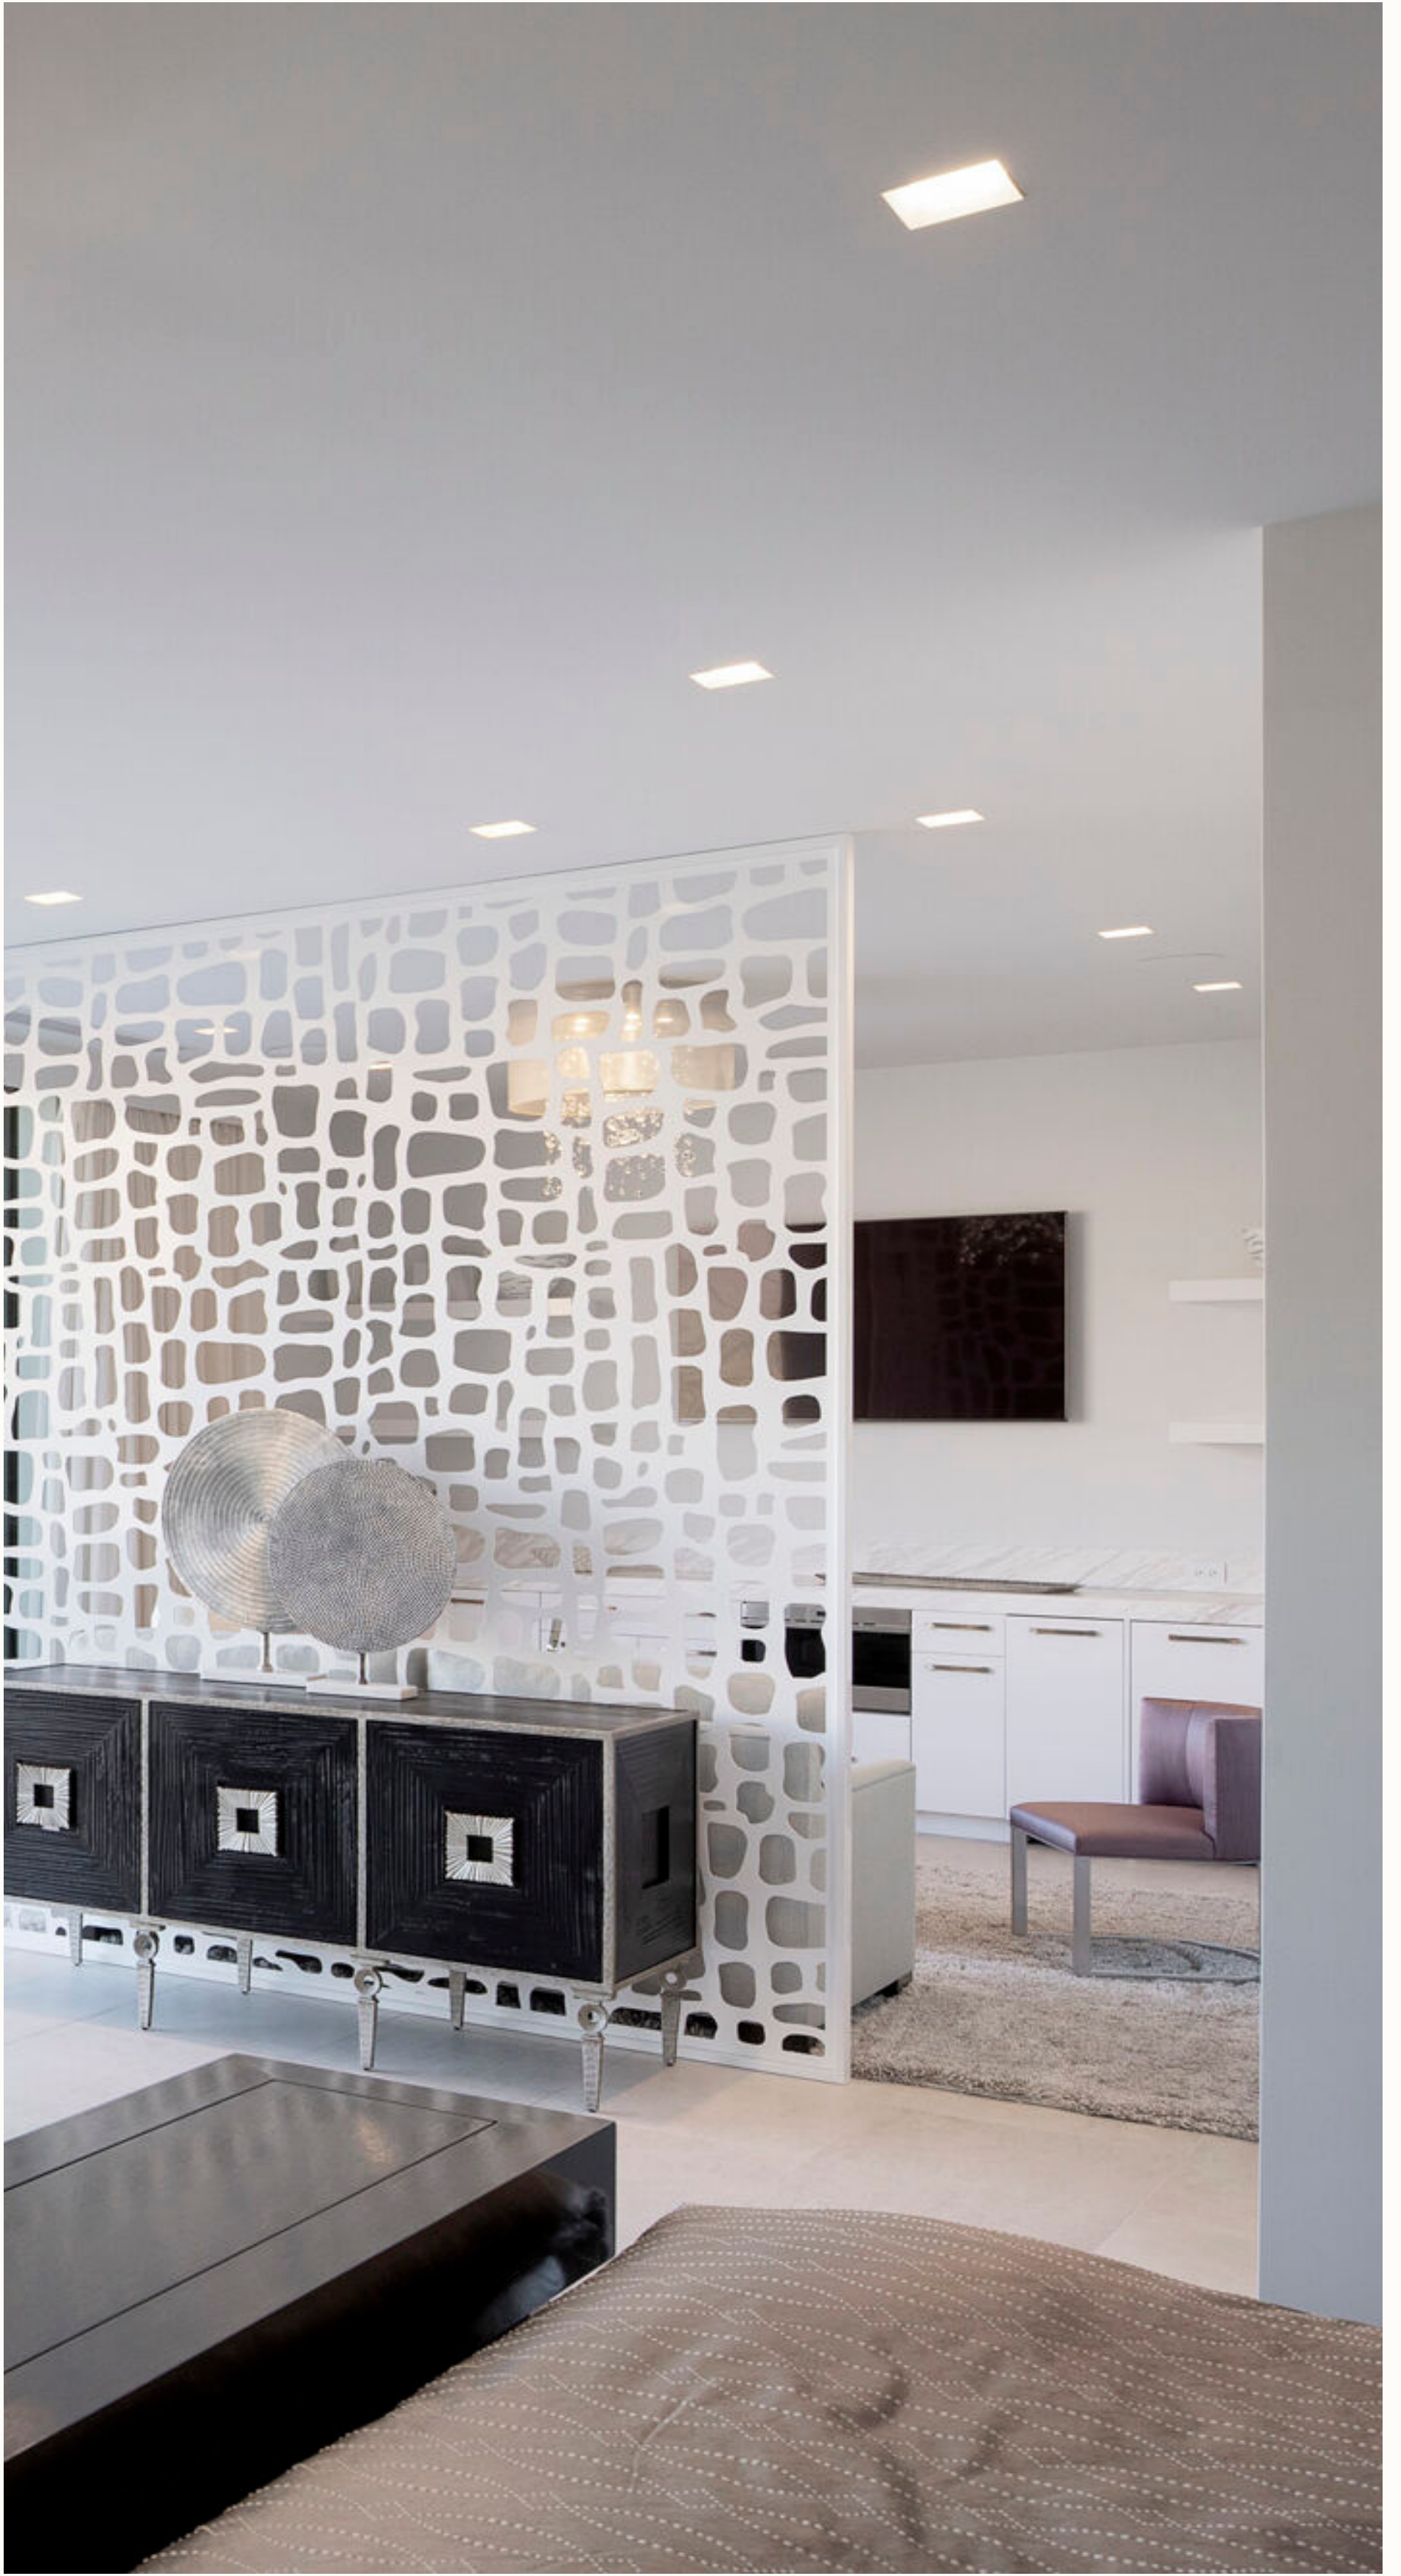

The exterior of this residence is a tactile masterpiece, boasting a rich interplay of textures. Stone cladding, smooth grey stucco, charcoal-grey metal windows, acid-washed concrete, and tumbled stone pavers coalesce to create a visually striking and multidimensional facade. Each material, carefully selected, contributes to the sensory experience of the exterior, offering a tactile journey that enhances the overall architectural narrative. The residence exudes an airy ambiance, masterfully achieved through meticulous design. A perfect equilibrium of neutral tones is punctuated by vibrant pops of colorful art, creating a dynamic visual symphony. Stone, marble, and granite grace the kitchen countertops and bathroom walls, lending an exquisite touch. Upstairs, a gallery-esque long hallway is a chic masterpiece, adorned with artwork at both ends, forming a scenic floating walkway. Large frameless windows and doors seamlessly merge indoor and outdoor spaces, inviting the outside in. Soft furniture, draped in pristine linens and fabrics, completes this refined living canvas.

INSIDE GUIDE #53

Inside
STYLE

THE CATALOGUE

INSIDE GUIDE #53

EDITOR'S PICK

Onyx and marble backlit panels epitomize modern luxury. These exquisite panels showcase translucent stones intricately carved to reveal their natural veins, offering a mesmerizing interplay of light and color. Created by strategically embedding LED lights behind the stone, they radiate a soft, ethereal glow, transforming any space into an opulent sanctuary. The trend has surged due to its ability to evoke a sense of sophistication and modernity, harmonizing traditional elegance with contemporary design. These luminous panels not only amplify the aesthetic appeal of onyx and marble but also symbolize the fusion of cutting-edge technology with timeless opulence, making them a coveted element in upscale interiors.