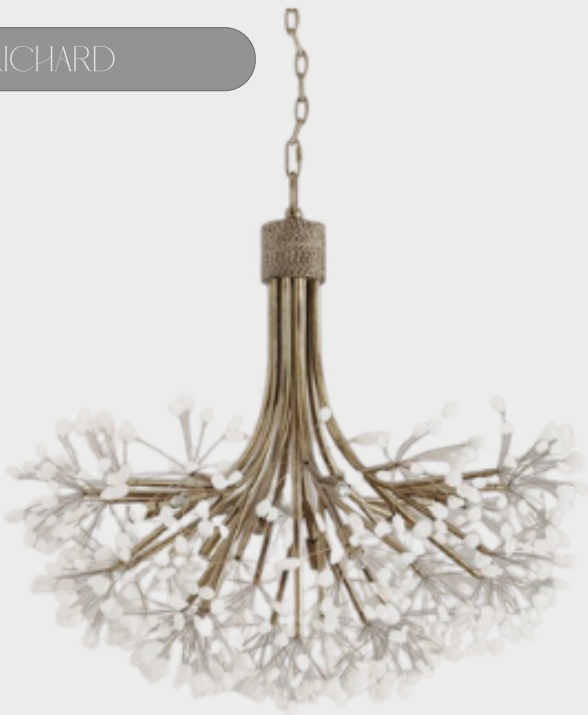

QUARTZ CHANDELIER

Handcrafted chandelier
with quartz crystal details.

JOHN RICHARD