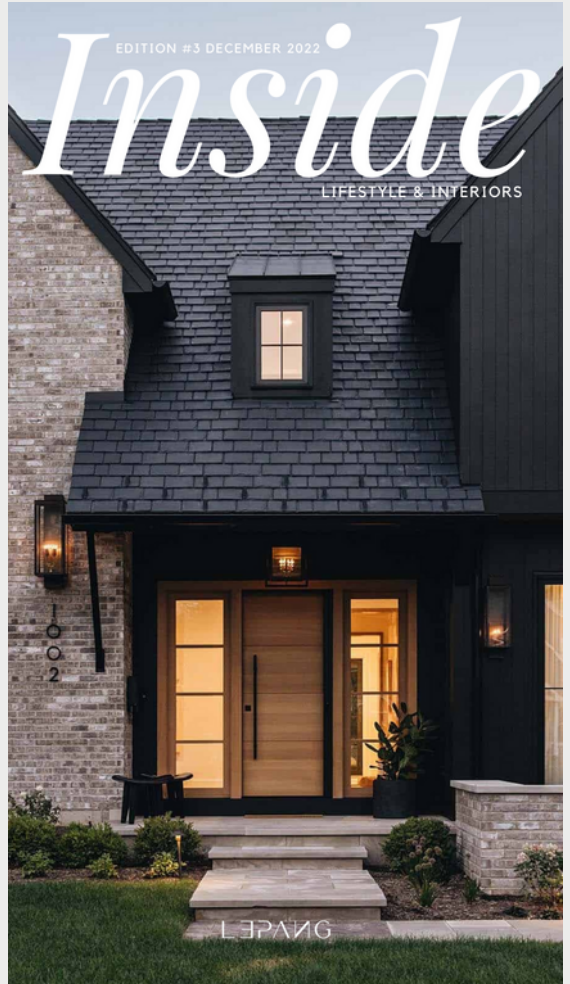

WWW.INSIDEINTERIORS.ONLINE

@insideinteriorsmag