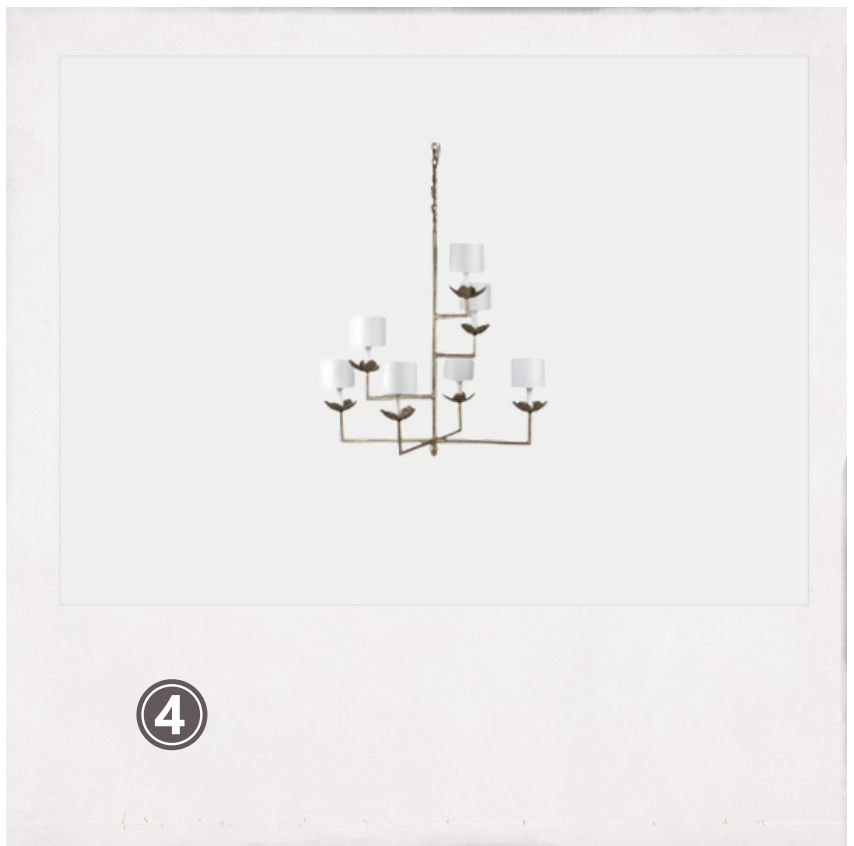

INSIDE TRENDS #57

DINING STYLE

1

JUNE TABLE / CRUSO

Rectangular table made out of natural oak

2

KEEGAN CHAIR/ ARTERIORS

Solid walnut wooden with morel leather seating

3

ABBY CABINET / MODERN NEST

Dark sapphire blue finish on sycamore veneers

4

COLOMBIER CHANDELIER / VAUGHAN DESIGNS

Asymmetrical shaped design with brass sculpted leaves