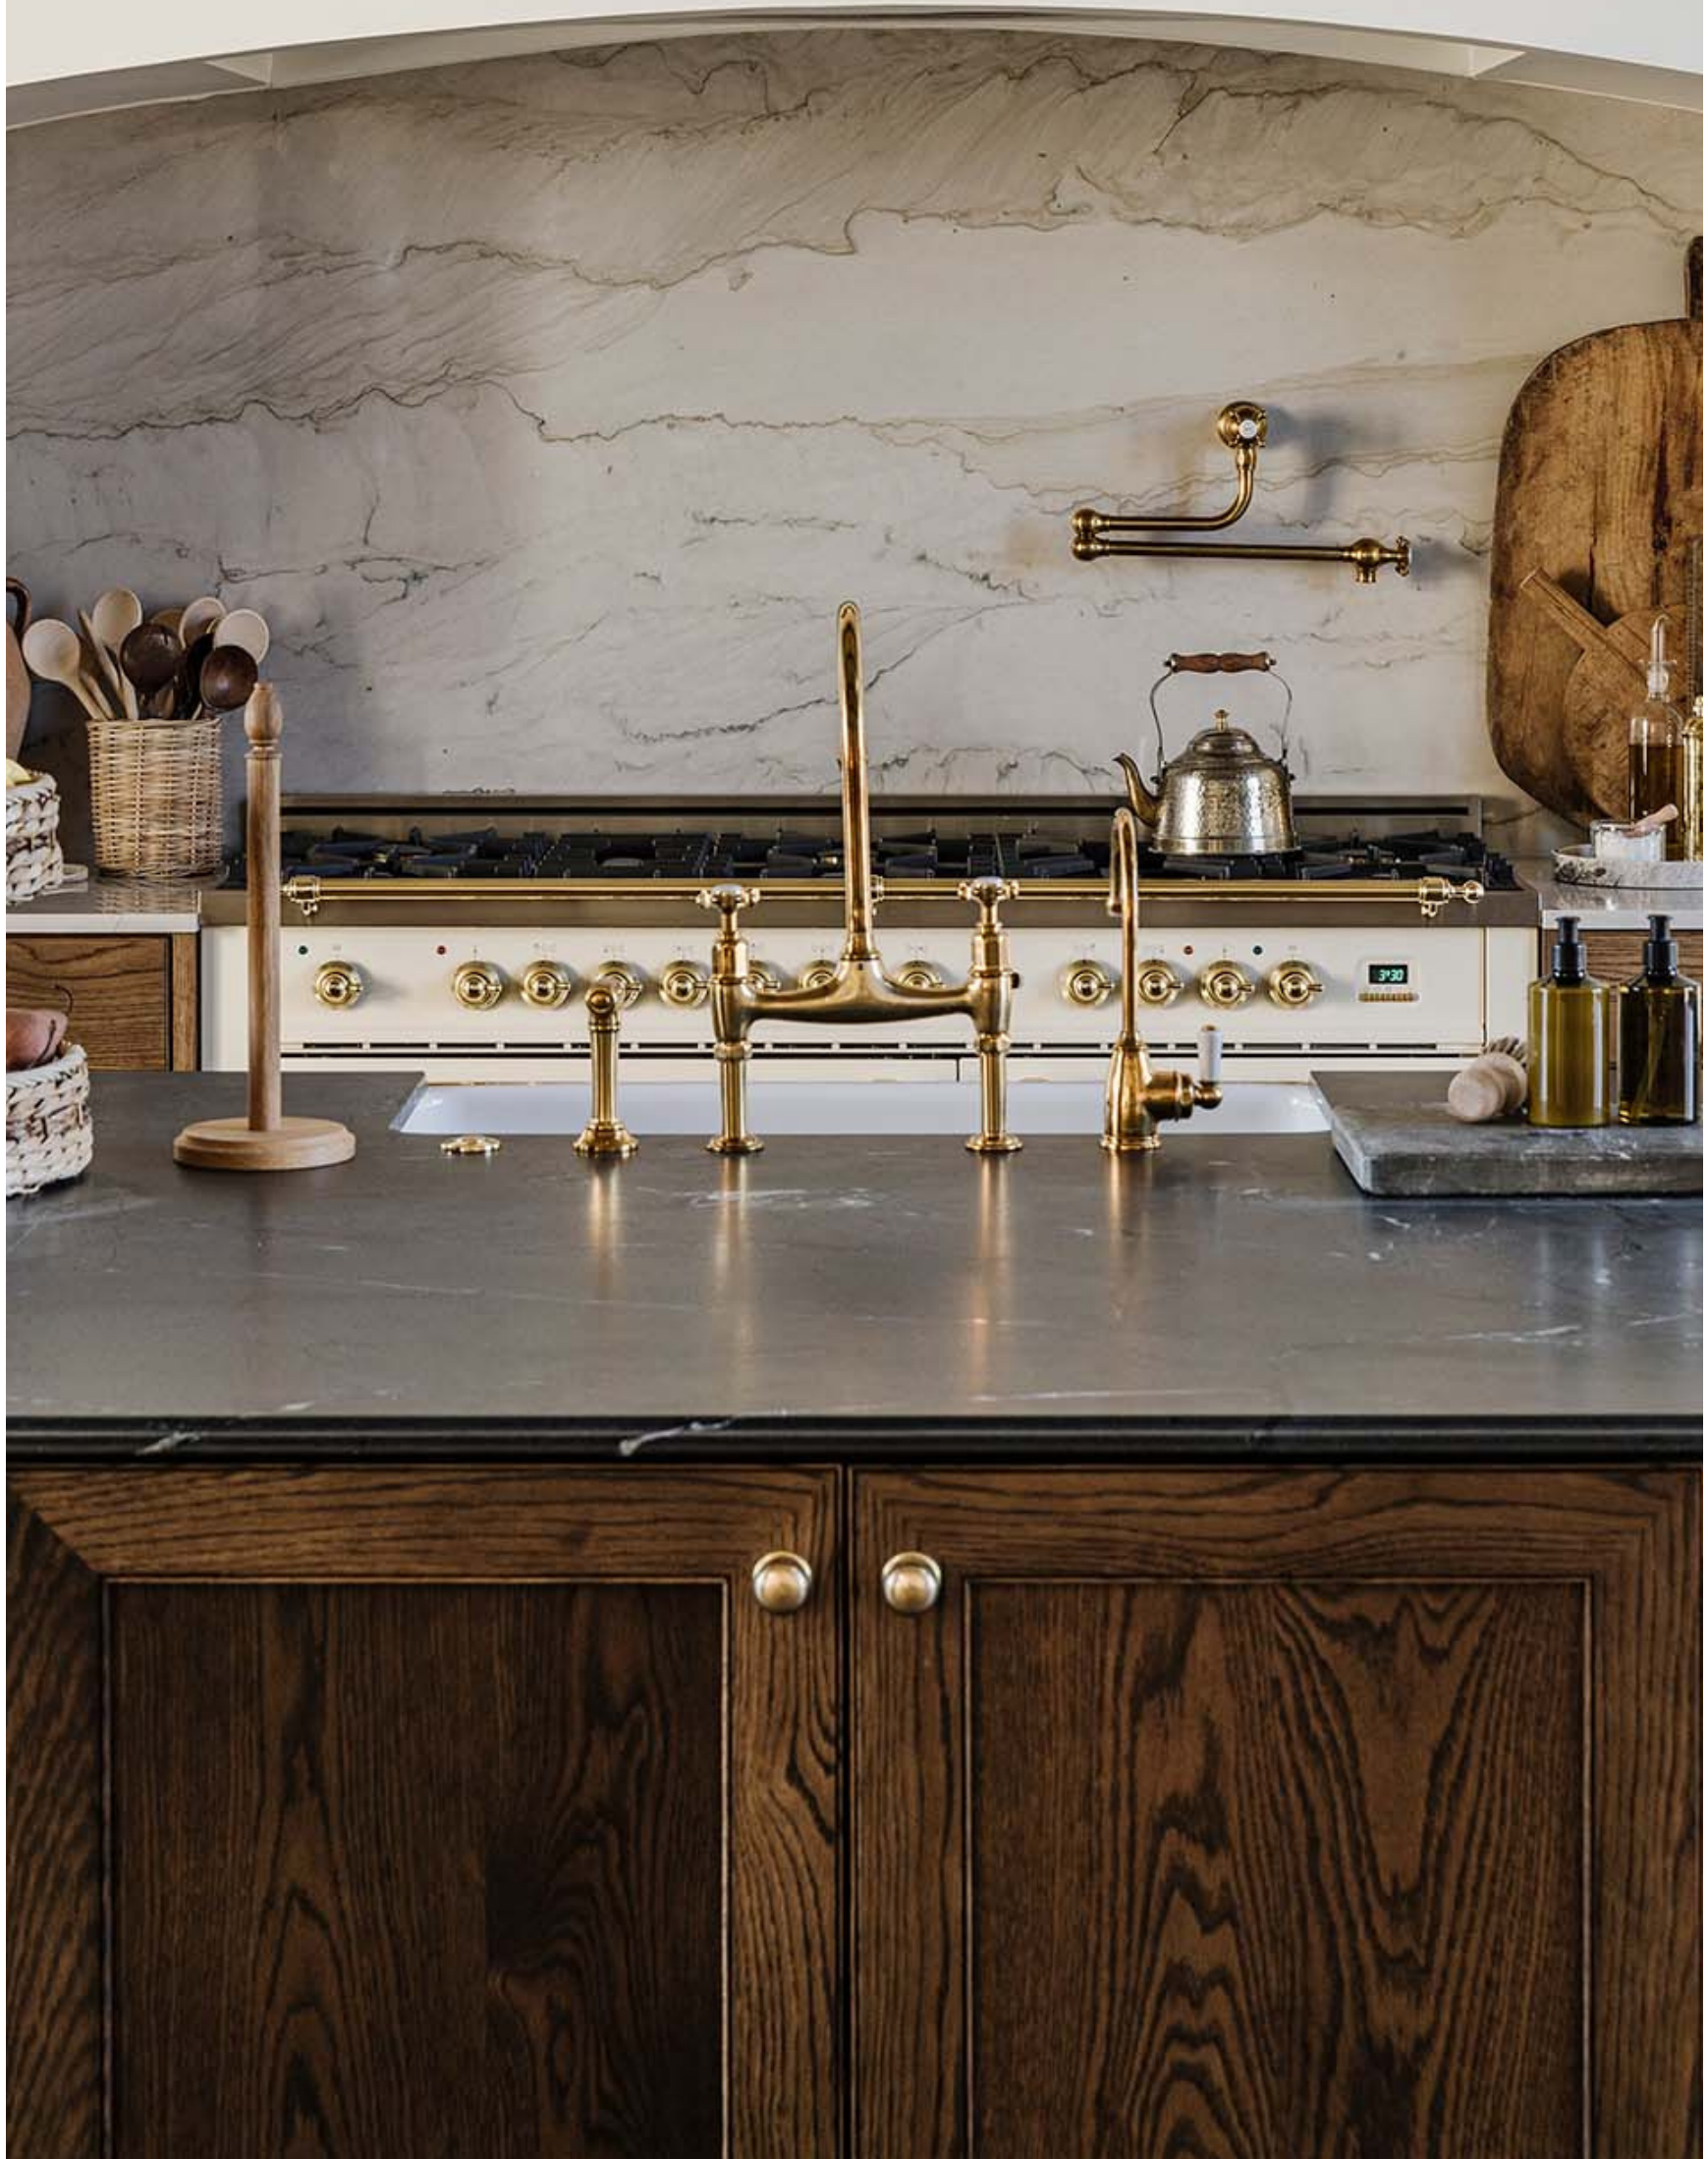

INSIDE MAGAZINE KITCHEN

Country Freshness

The kitchen emanates a perfect synthesis of sophistication and warmth, exuding a quintessential country charm. Dark, rich wood counters set a tone of elegance, seamlessly merging with a captivating kitchen dining area. Modernity intertwines with tradition through frosted glass and aged brass schoolhouse lanterns illuminating the dining table, complementing the kitchen island's dark stone top and mahogany frame, which ingeniously incorporates smart storage design. The stove area is a culinary focal point, embraced by an arched enclave featuring a unique cloudy white marble backsplash. The richness deepens with gold traditional faucets, a striking dark blue sideboard, and a display cabinet with vertical plate storage sleeves and a shelf for candles and frames. The scullery, adorned in a dark olive mix with black and white checkerboard tiling, imparts a distinctive country allure, creating a kitchen that's both mature and inviting.