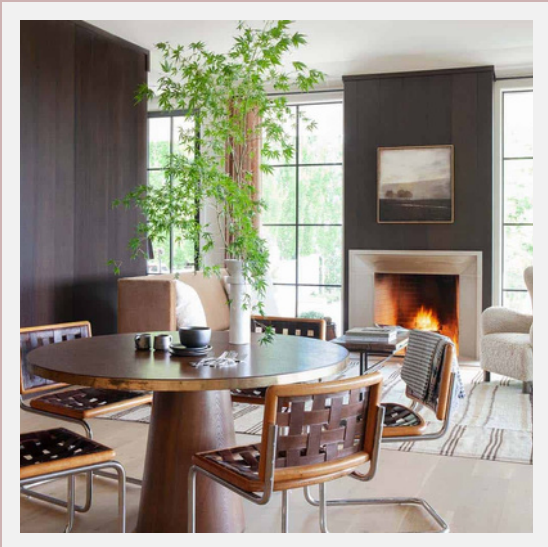

EDITION #58 FEBRUARY 2024

Inside

LIFESTYLE & INTERIORS

GNVPEL

Inside

EDITION #58

Inside this luxurious residence, located high on a Nashville hill, Dryden Architecture and Rachel Halvorson Interior Design seamlessly blend architecture, interiors, and landscape. Collaborating with M. P. Daniel Construction, SledgeCraft, and Daigh Rick Landscape Architects, they crafted a contemporary marvel with a warm, sophisticated ambiance. From the open-plan kitchen to the infinity pool, every detail exudes elegance and refinement.

WARM WELCOME

GRACEFUL & REFINED TASTE

EDITION 58

WARM WELCOME

Located atop a lush hill in the wooded landscapes of Nashville, Tennessee, lies a contemporary marvel, meticulously reimagined by the visionary minds of Dryden Architecture and the artistic touch of Rachel Halvorson Interior Design. This collaborative endeavor goes beyond mere renovation; it is a tribute to architectural ingenuity, interior finesse, and landscape harmony, resulting in a residence that epitomizes sophistication and luxury.

INSIDEINTERIORS.ONLINE

Inside | EDITION #58

INSIDE GUIDE #58

Inside
STYLE

THE
CATALOGUE

INSIDE TRENDS #58

ENTRY STYLE

- ① **WESTON CONSOLE / WESTON**
Vintage table with iron framed legs and wood table top
- ② **ORLEAN BENCH / OLIVIA STONE**
Brass finished Stainless Steel base fabric bench
- ③ **JOAN CHAIR / FOUND DESIGN**
Solid ash wood Scandinavian-inspired frame with leather seating
- ④ **MOUNTAIN LAMP 2 / TRNK**
Stoneware, natural brass, linen shade lamp