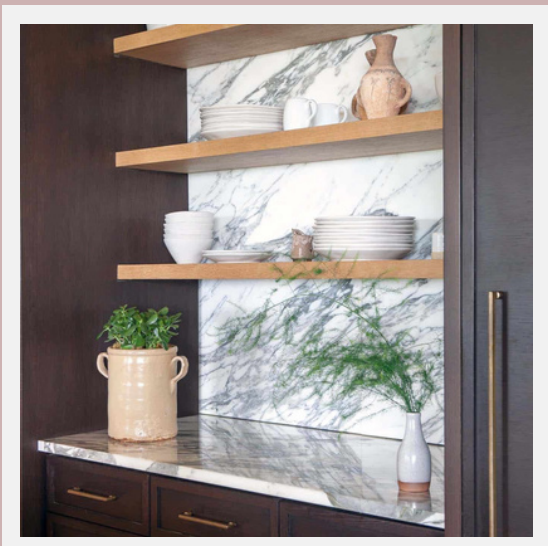

INSIDEINTERIORS.ONLINE

Inside | EDITION #58

INSIDE GUIDE #58

Inside
STYLE

THE
CATALOGUE

INSIDE TRENDS #58

ENTRY STYLE

- ① **WESTON CONSOLE / WESTON**
Vintage table with iron framed legs and wood table top
- ② **ORLEAN BENCH / OLIVIA STONE**
Brass finished Stainless Steel base fabric bench
- ③ **JOAN CHAIR / FOUND DESIGN**
Solid ash wood Scandinavian-inspired frame with leather seating
- ④ **MOUNTAIN LAMP 2 / TRNK**
Stoneware, natural brass, linen shade lamp