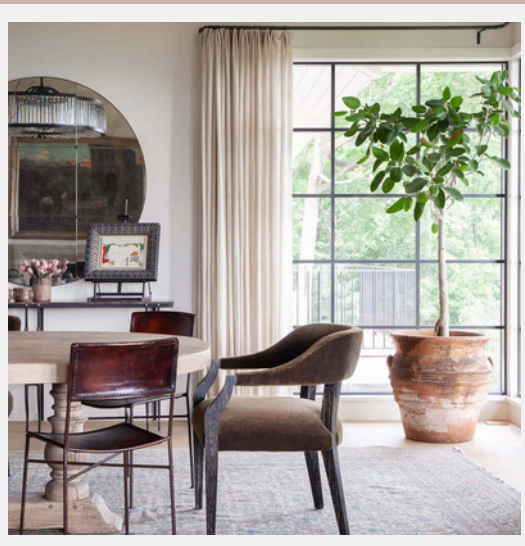

INSIDEINTERIORS.ONLINE

Inside | EDITION #58

INSIDE GUIDE #58

Inside
STYLE

THE
CATALOGUE

INSIDE TRENDS #58

ENTRY STYLE

- ① **WESTON CONSOLE / WESTON**
Vintage table with iron framed legs and wood table top
- ② **ORLEAN BENCH / OLIVIA STONE**
Brass finished Stainless Steel base fabric bench
- ③ **JOAN CHAIR / FOUND DESIGN**
Solid ash wood Scandinavian-inspired frame with leather seating
- ④ **MOUNTAIN LAMP 2 / TRNK**
Stoneware, natural brass, linen shade lamp