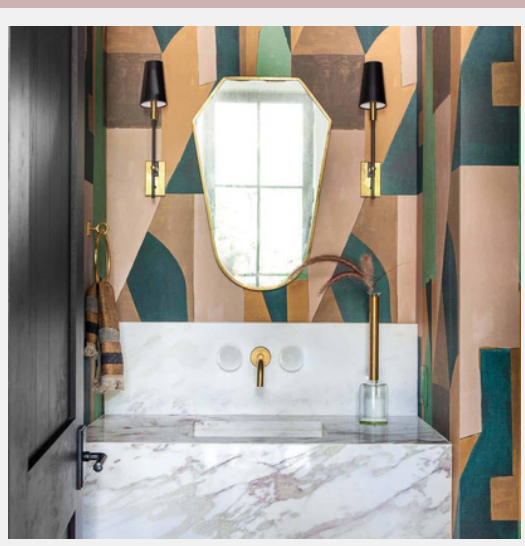

A handwritten signature in black ink, appearing to read 'L. Wang'.

A collage of various interior design materials. At the top left is a piece of dark, textured stone or metal. To its right is a gold-colored frame with a repeating decorative motif. Below these are several pieces of fabric: a large white marble slab with grey veining, a roll of pink velvet fabric, a piece of brown textured fabric, and a piece of floral wallpaper with red and green flowers. The background is a dark, textured surface.

INSIDEINTERIORS.ONLINE

Inside | EDITION #58

INSIDE GUIDE #58

Inside
STYLE

THE
CATALOGUE

INSIDE TRENDS #58

ENTRY STYLE

- ① **WESTON CONSOLE / WESTON**
Vintage table with iron framed legs and wood table top
- ② **ORLEAN BENCH / OLIVIA STONE**
Brass finished Stainless Steel base fabric bench
- ③ **JOAN CHAIR / FOUND DESIGN**
Solid ash wood Scandinavian-inspired frame with leather seating
- ④ **MOUNTAIN LAMP 2 / TRNK**
Stoneware, natural brass, linen shade lamp