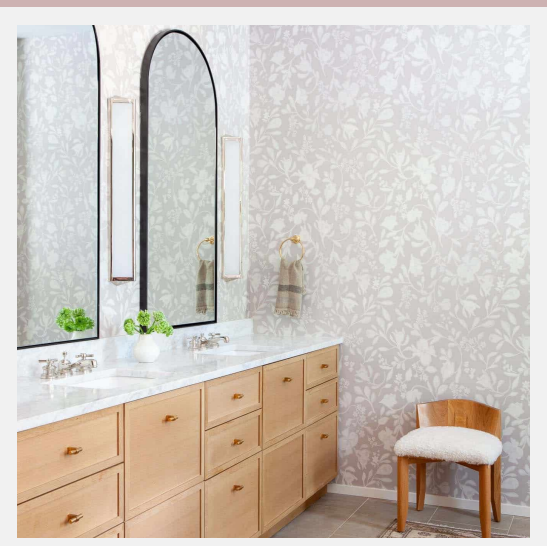

INSIDEINTERIORS.ONLINE

Inside | EDITION #58

INSIDE GUIDE #58

Inside
STYLE

THE
CATALOGUE

INSIDE TRENDS #58

ENTRY STYLE

- ① **WESTON CONSOLE / WESTON**
Vintage table with iron framed legs and wood table top
- ② **ORLEAN BENCH / OLIVIA STONE**
Brass finished Stainless Steel base fabric bench
- ③ **JOAN CHAIR / FOUND DESIGN**
Solid ash wood Scandinavian-inspired frame with leather seating
- ④ **MOUNTAIN LAMP 2 / TRNK**
Stoneware, natural brass, linen shade lamp