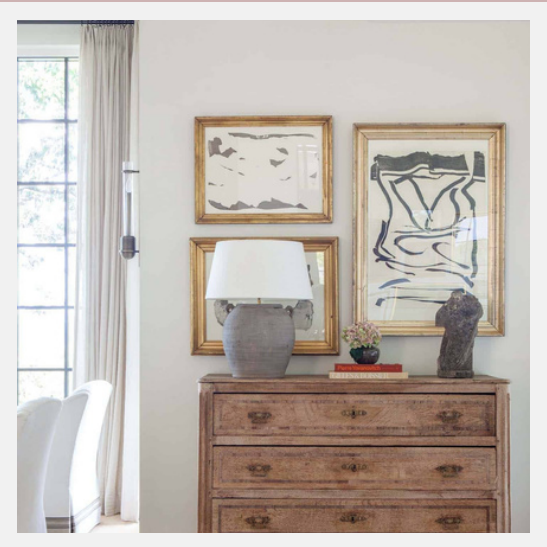

THIS WEEK'S INTERIOR TRENDS #58

MODERN VINTAGE

Luxurious velvets and high-quality fabrics drape over plush furnishings, inviting relaxation and comfort. Dark and light woods interplay throughout the space, adding depth and warmth, while marble accents exude opulence and refinement. Wallpaper adorned with traditional patterns adds character to the walls, complementing the high windows that flood the rooms with natural light. Wool rugs in rich hues anchor the floors, while gold frames lend a touch of glamour to the space. A subtle vintage vibe is infused with modern elements, creating a harmonious blend of old-world charm and contemporary allure. Tones of cream, brown, beige, and blush dominate the palette, with accents of maroon and hints of light blues and greys adding depth and sophistication to the overall ambiance.

INSIDEINTERIORS.ONLINE

Inside | EDITION #58

INSIDE GUIDE #58

Inside
STYLE

THE
CATALOGUE

INSIDE TRENDS #58

ENTRY STYLE

- ① **WESTON CONSOLE / WESTON**
Vintage table with iron framed legs and wood table top
- ② **ORLEAN BENCH / OLIVIA STONE**
Brass finished Stainless Steel base fabric bench
- ③ **JOAN CHAIR / FOUND DESIGN**
Solid ash wood Scandinavian-inspired frame with leather seating
- ④ **MOUNTAIN LAMP 2 / TRNK**
Stoneware, natural brass, linen shade lamp