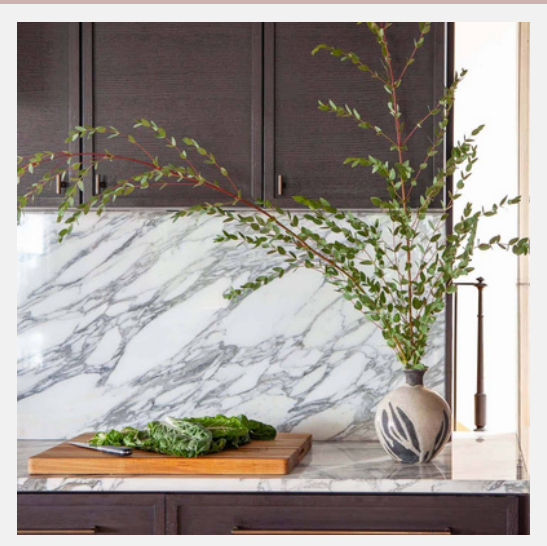

THIS WEEK'S INTERIOR TRENDS #58

MODERN VINTAGE

Luxurious velvets and high-quality fabrics drape over plush furnishings, inviting relaxation and comfort. Dark and light woods interplay throughout the space, adding depth and warmth, while marble accents exude opulence and refinement. Wallpaper adorned with traditional patterns adds character to the walls, complementing the high windows that flood the rooms with natural light. Wool rugs in rich hues anchor the floors, while gold frames lend a touch of glamour to the space. A subtle vintage vibe is infused with modern elements, creating a harmonious blend of old-world charm and contemporary allure. Tones of cream, brown, beige, and blush dominate the palette, with accents of maroon and hints of light blues and greys adding depth and sophistication to the overall ambiance.

INSIDEINTERIORS.ONLINE

Inside | EDITION #58

INSIDE GUIDE #58

Inside
STYLE

THE
CATALOGUE

INSIDE TRENDS #58

ENTRY STYLE

- ① **WESTON CONSOLE / WESTON**
Vintage table with iron framed legs and wood table top
- ② **ORLEAN BENCH / OLIVIA STONE**
Brass finished Stainless Steel base fabric bench
- ③ **JOAN CHAIR / FOUND DESIGN**
Solid ash wood Scandinavian-inspired frame with leather seating
- ④ **MOUNTAIN LAMP 2 / TRNK**
Stoneware, natural brass, linen shade lamp