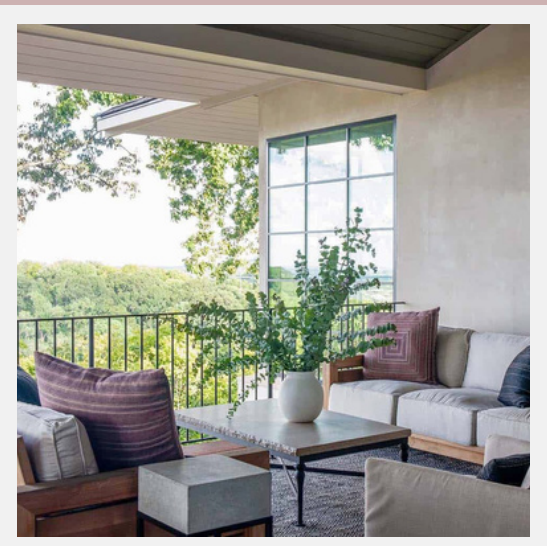

THIS WEEK'S INTERIOR TRENDS #58

MODERN VINTAGE

Luxurious velvets and high-quality fabrics drape over plush furnishings, inviting relaxation and comfort. Dark and light woods interplay throughout the space, adding depth and warmth, while marble accents exude opulence and refinement. Wallpaper adorned with traditional patterns adds character to the walls, complementing the high windows that flood the rooms with natural light. Wool rugs in rich hues anchor the floors, while gold frames lend a touch of glamour to the space. A subtle vintage vibe is infused with modern elements, creating a harmonious blend of old-world charm and contemporary allure. Tones of cream, brown, beige, and blush dominate the palette, with accents of maroon and hints of light blues and greys adding depth and sophistication to the overall ambiance.

INSIDEINTERIORS.ONLINE

Inside | EDITION #58

INSIDE GUIDE #58

Inside
STYLE

THE
CATALOGUE

INSIDE TRENDS #58

ENTRY STYLE

- ① **WESTON CONSOLE / WESTON**
Vintage table with iron framed legs and wood table top
- ② **ORLEAN BENCH / OLIVIA STONE**
Brass finished Stainless Steel base fabric bench
- ③ **JOAN CHAIR / FOUND DESIGN**
Solid ash wood Scandinavian-inspired frame with leather seating
- ④ **MOUNTAIN LAMP 2 / TRNK**
Stoneware, natural brass, linen shade lamp