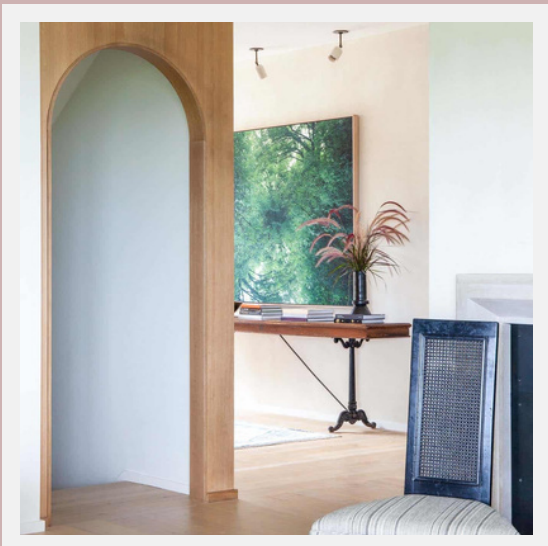

INSIDEINTERIORS.ONLINE

Inside | EDITION #58

INSIDE GUIDE #58

Inside
STYLE

THE
CATALOGUE

INSIDE TRENDS #58

ENTRY STYLE

- ① **WESTON CONSOLE / WESTON**
Vintage table with iron framed legs and wood table top
- ② **ORLEAN BENCH / OLIVIA STONE**
Brass finished Stainless Steel base fabric bench
- ③ **JOAN CHAIR / FOUND DESIGN**
Solid ash wood Scandinavian-inspired frame with leather seating
- ④ **MOUNTAIN LAMP 2 / TRNK**
Stoneware, natural brass, linen shade lamp