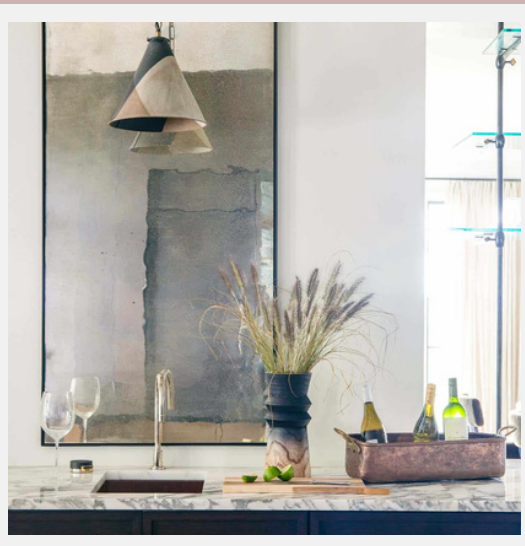

INSIDE MAGAZINE

KITCHEN

Dark Elegance

The Hilltop House kitchen exudes a sense of dark warmth, seamlessly integrated into an open-plan layout that flows into the dining area. Dark wood cabinetry envelops the space, reminiscent of traversing a lush forest with ethereal light filtering through towering trees. Light wooden flooring contrasts elegantly against the dark cabinetry, enhancing the depth of the space. Brass pulls and accents adorn the cabinetry, adding a touch of opulence. A modern hood, clad in the same dark wood, serves as a focal point, marrying function with exquisite design. Glass and steel shelving, housing delicate glassware, injects a contemporary edge, disrupting traditional aesthetics. The juxtaposition of white and black marble surfaces infuses the kitchen with a captivating allure, casting a luminous sheen that elevates the overall style to new heights. This culinary sanctuary is a harmonious blend of nature-inspired elements and modern sophistication, where every detail is meticulously curated to evoke a sense of timeless beauty and refinement.

INSIDEINTERIORS.ONLINE

Inside | EDITION #58

INSIDE GUIDE #58

Inside
STYLE

THE
CATALOGUE

INSIDE TRENDS #58

ENTRY STYLE

- ① **WESTON CONSOLE / WESTON**
Vintage table with iron framed legs and wood table top
- ② **ORLEAN BENCH / OLIVIA STONE**
Brass finished Stainless Steel base fabric bench
- ③ **JOAN CHAIR / FOUND DESIGN**
Solid ash wood Scandinavian-inspired frame with leather seating
- ④ **MOUNTAIN LAMP 2 / TRNK**
Stoneware, natural brass, linen shade lamp