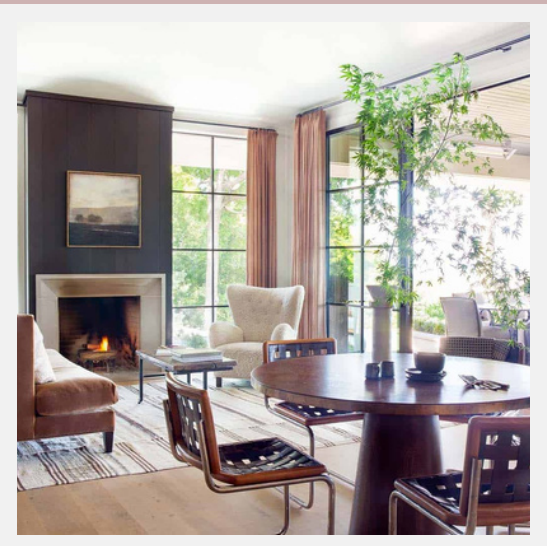

EDITION #58 FEBRUARY 2024

Inside

LIFESTYLE & INTERIORS

GNVPEL

Inside

EDITION #58

Inside this luxurious residence, located high on a Nashville hill, Dryden Architecture and Rachel Halvorson Interior Design seamlessly blend architecture, interiors, and landscape. Collaborating with M. P. Daniel Construction, SledgeCraft, and Daigh Rick Landscape Architects, they crafted a contemporary marvel with a warm, sophisticated ambiance. From the open-plan kitchen to the infinity pool, every detail exudes elegance and refinement.

WARM WELCOME

GRACEFUL & REFINED TASTE

EDITION 58

WARM WELCOME

Located atop a lush hill in the wooded landscapes of Nashville, Tennessee, lies a contemporary marvel, meticulously reimagined by the visionary minds of Dryden Architecture and the artistic touch of Rachel Halvorson Interior Design. This collaborative endeavor goes beyond mere renovation; it is a tribute to architectural ingenuity, interior finesse, and landscape harmony, resulting in a residence that epitomizes sophistication and luxury.

INSIDEINTERIORS.ONLINE

Inside | EDITION #58

INSIDE GUIDE #58

Inside
STYLE

THE
CATALOGUE

INSIDE TRENDS #58

ENTRY STYLE

- ① **WESTON CONSOLE / WESTON**
Vintage table with iron framed legs and wood table top
- ② **ORLEAN BENCH / OLIVIA STONE**
Brass finished Stainless Steel base fabric bench
- ③ **JOAN CHAIR / FOUND DESIGN**
Solid ash wood Scandinavian-inspired frame with leather seating
- ④ **MOUNTAIN LAMP 2 / TRNK**
Stoneware, natural brass, linen shade lamp