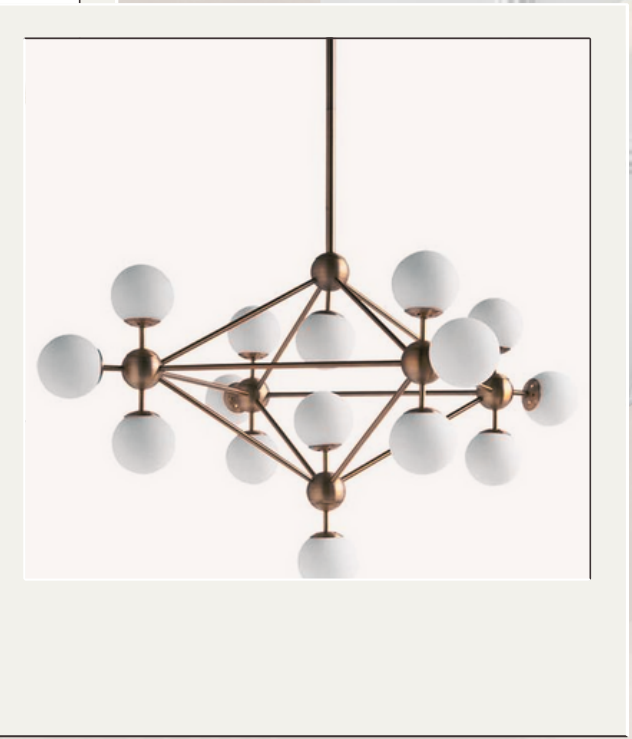

I N S I D E M O D E

A standout feature of the home is its lighting, infusing a modern and striking Art Deco twist that exudes elegance and a rich nostalgic ambiance. The beautiful round frosted opal glass fixtures, in various contemporary styles, serve as captivating focal points throughout. Selected from esteemed sources like James Said, Nigra London, Hudson Valley, and Utu Lamps, these lighting pieces are both inspirational and functional, adding a touch of sophistication and refinement to every corner of the home.