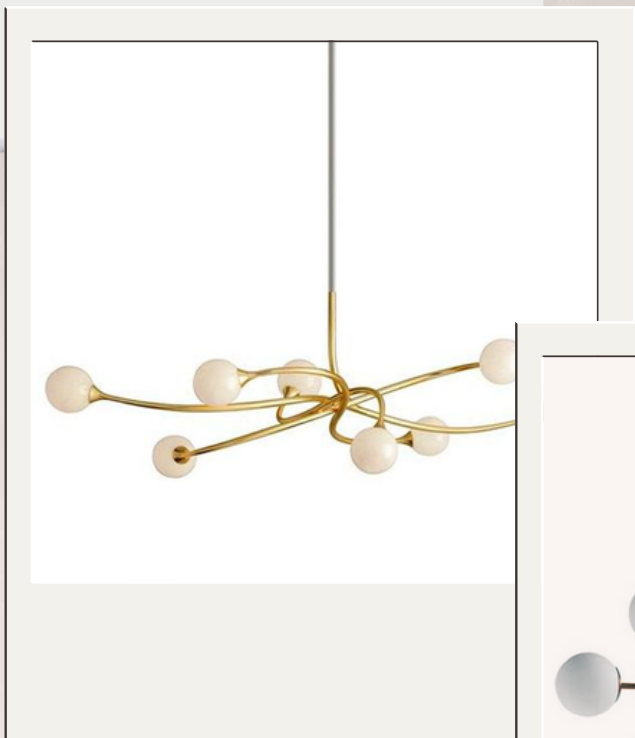

I N S I D E M O D E

A standout feature of the home is its lighting, infusing a modern and striking Art Deco twist that exudes elegance and a rich nostalgic ambiance. The beautiful round frosted opal glass fixtures, in various contemporary styles, serve as captivating focal points throughout. Selected from esteemed sources like James Said, Nigra London, Hudson Valley, and Utu Lamps, these lighting pieces are both inspirational and functional, adding a touch of sophistication and refinement to every corner of the home.