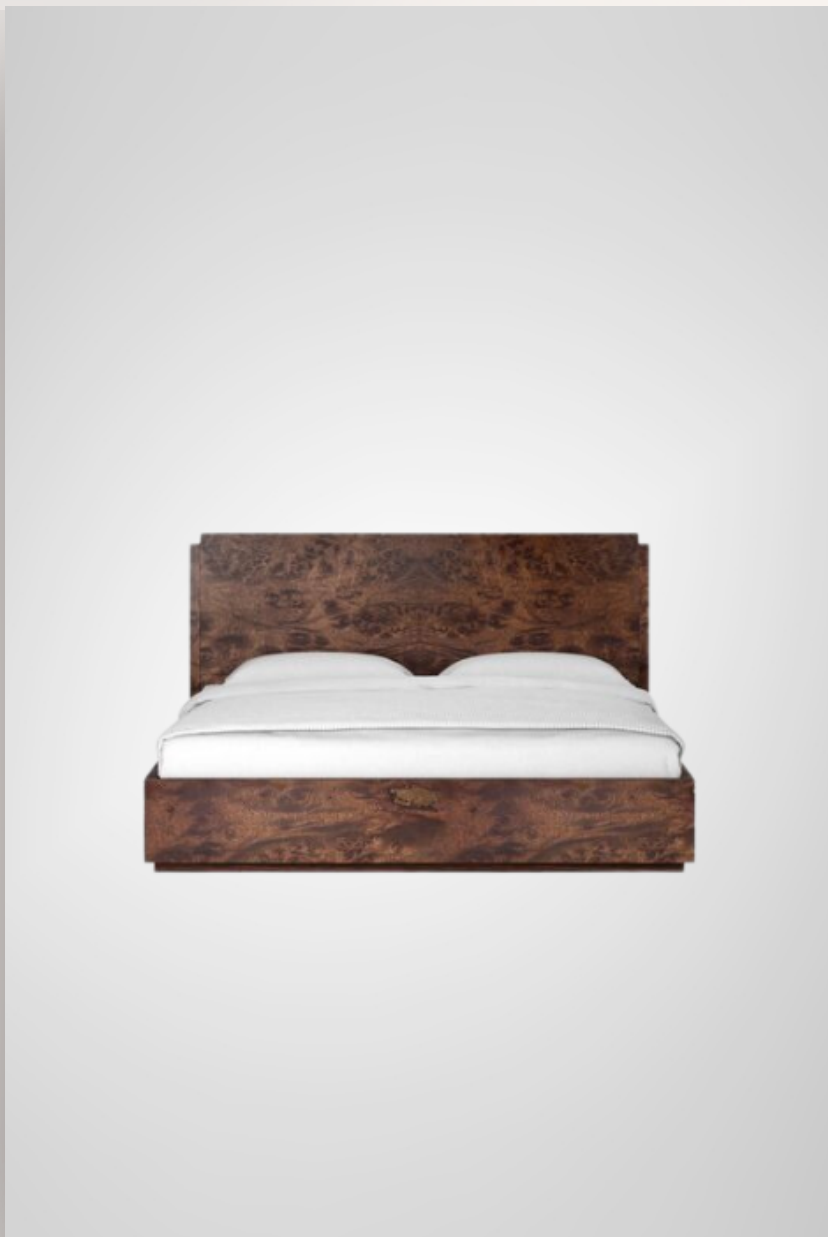

ATELIER
Black steel structured cone shaped
pendant in frosted glass
ATELIER DE TROUPE

INSIDE TRENDS #66

BEDROOM STYLE

WESLEY BURL BED

Mappa Burl modern framed
handmade bed

BURKE DECOR

RADIAL CHANDELIER

Six double cone Shades that are
centered around a spoked pendant