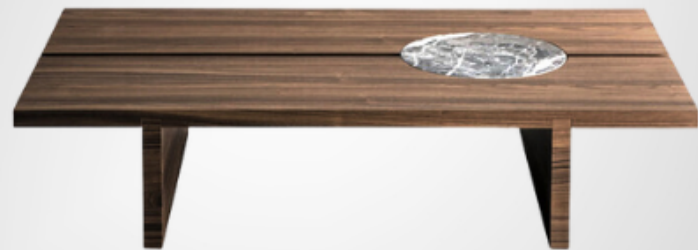

MOON COFFEE TABLE

Japanese style wooden tabletop
with an elegant marble inlay

BONALDO