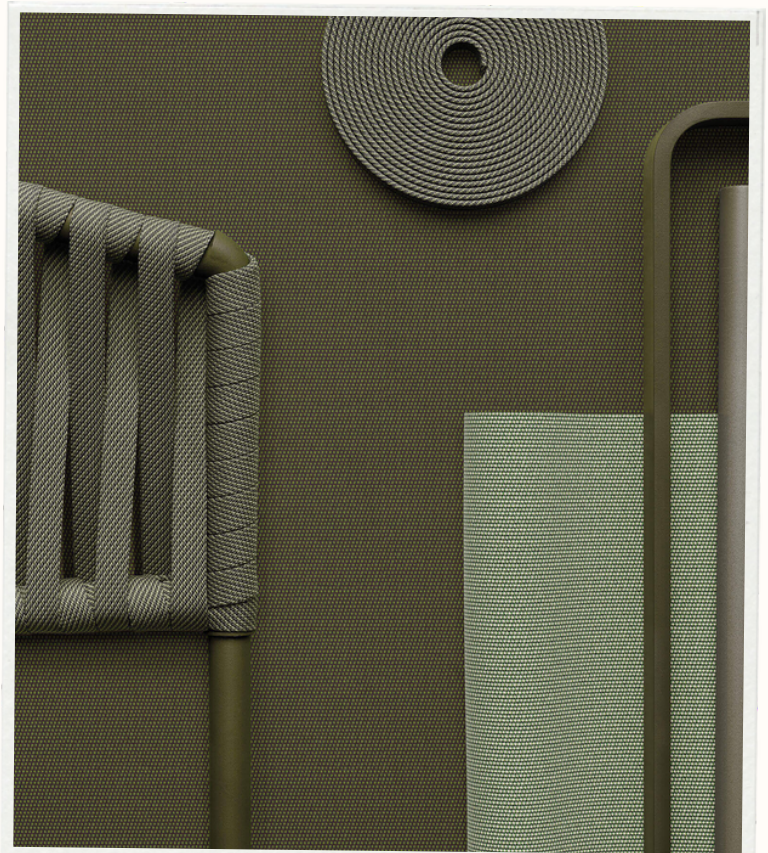

INSIDE TRENDS #67 | EDITOR'S PICK

I N S I D E M O D E

SLEEK
MODERN
DIVERSITY