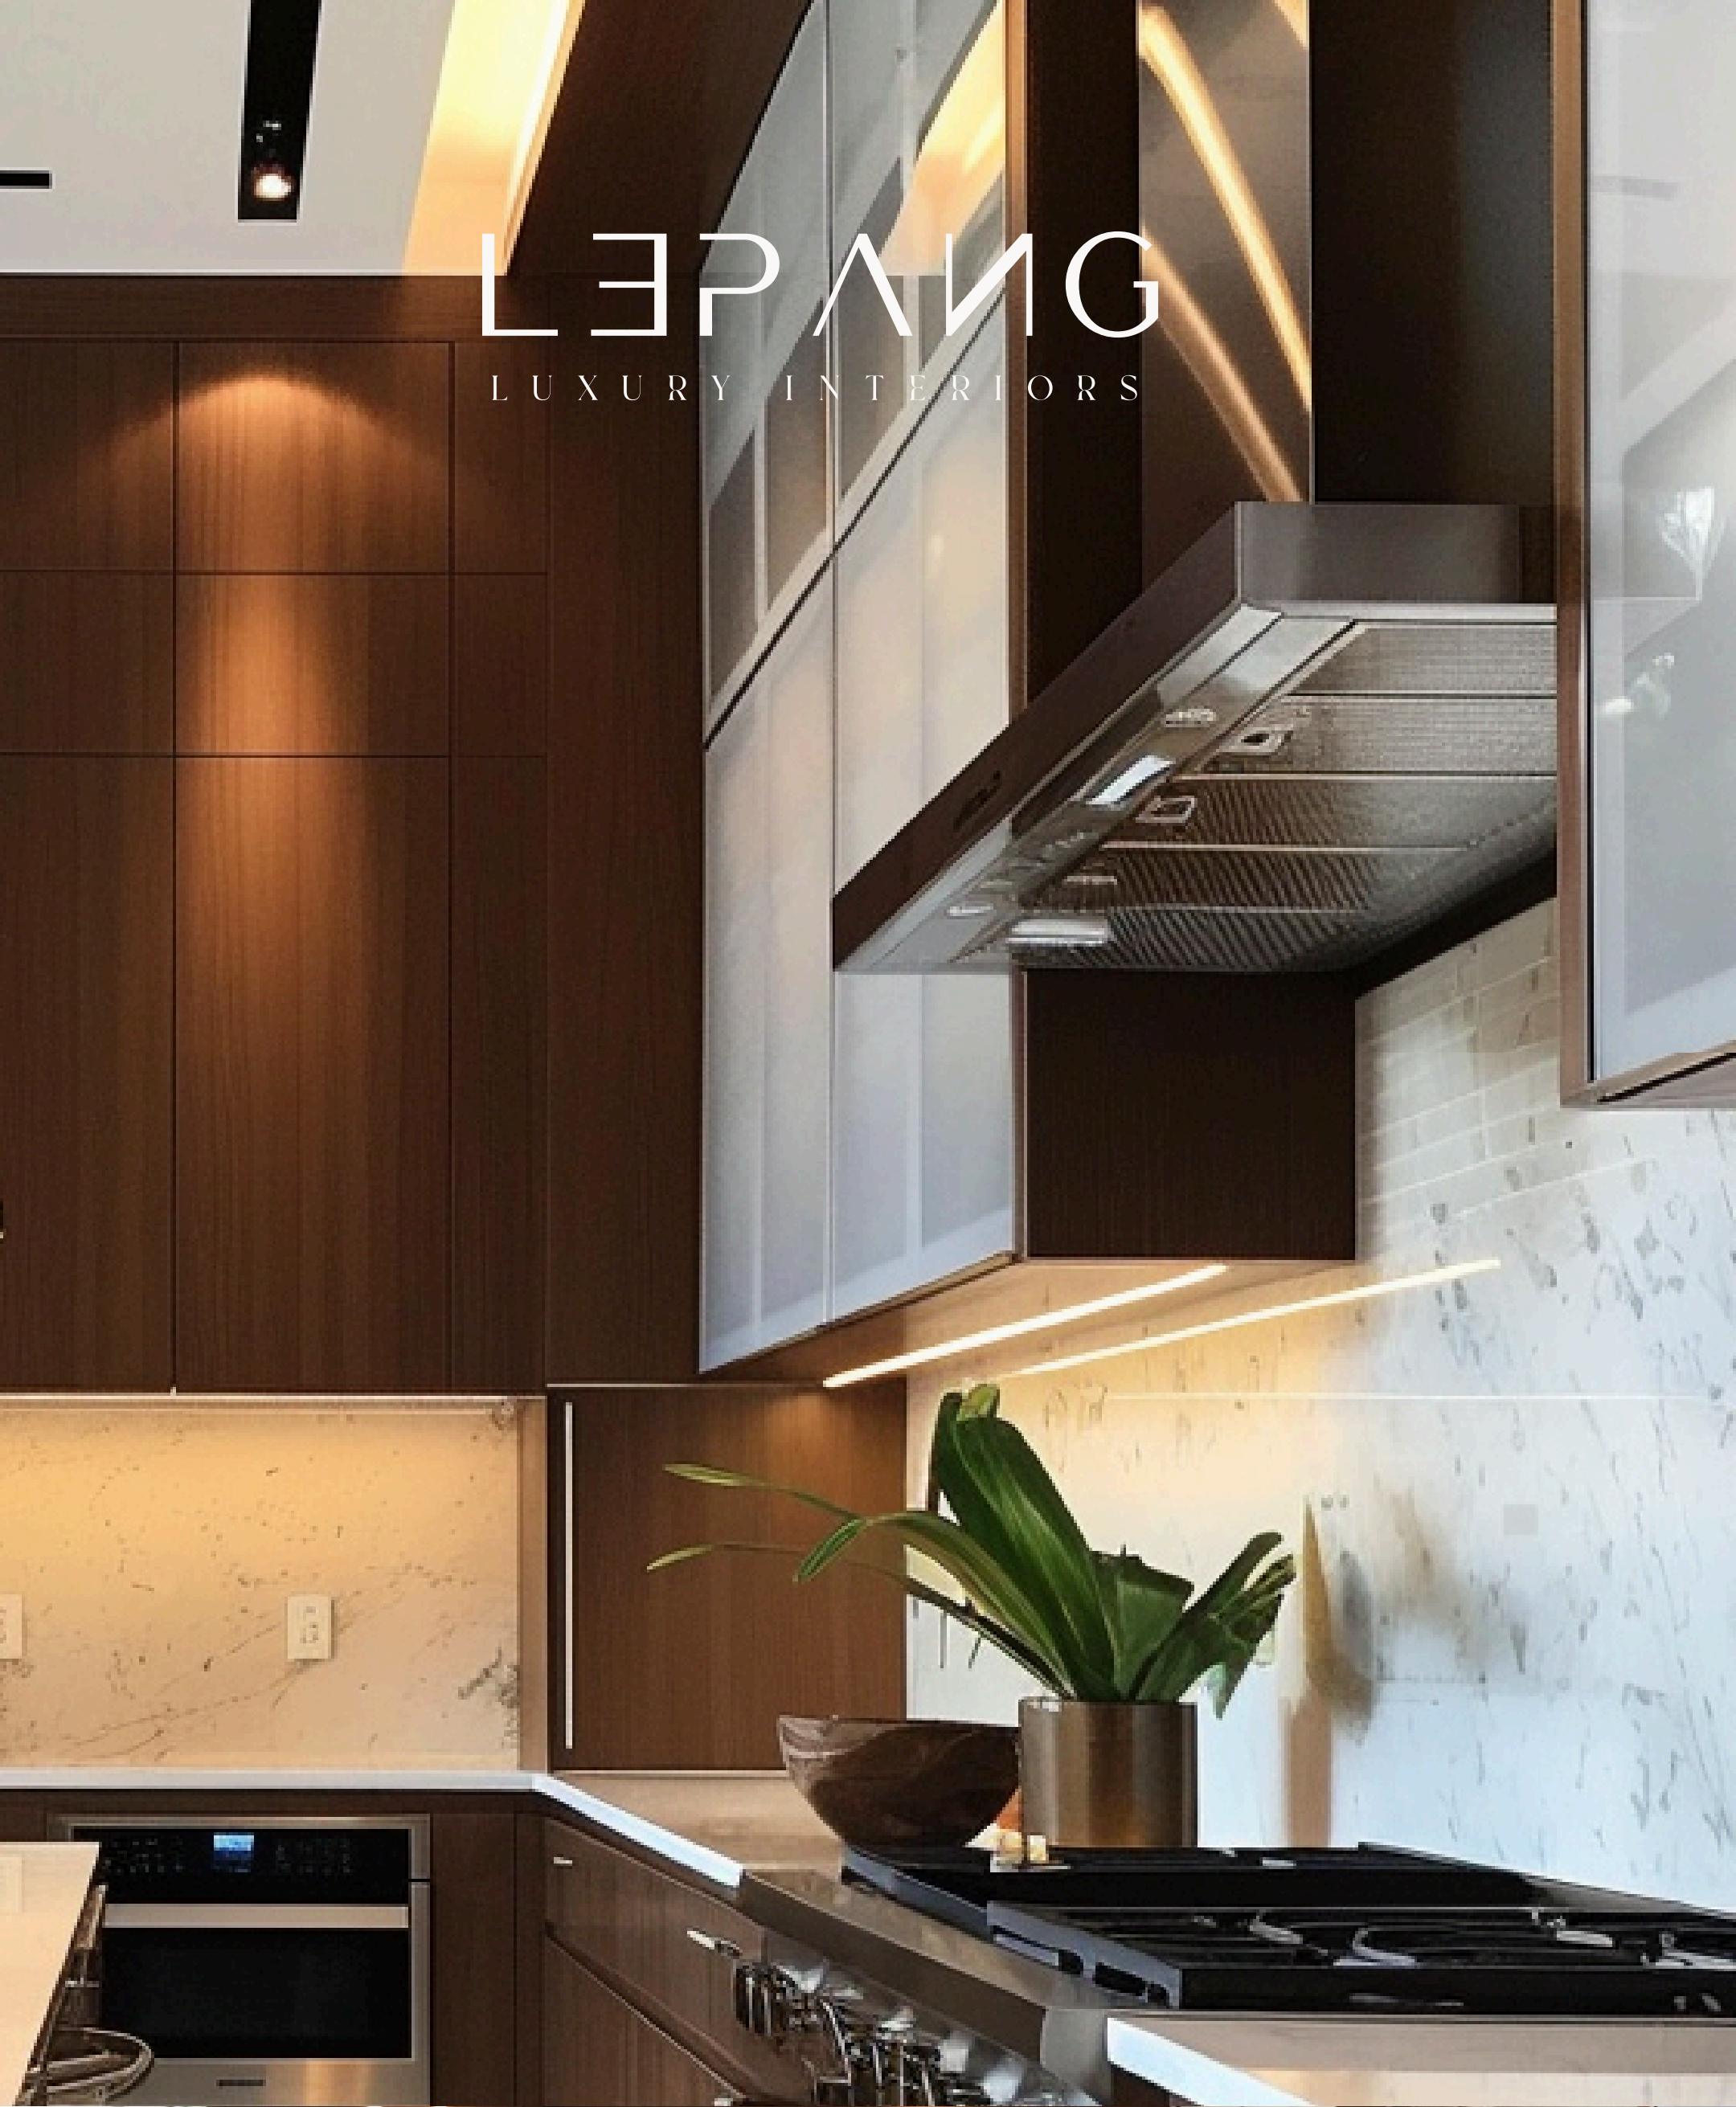

LEPANG

LUXURY INTERIORS