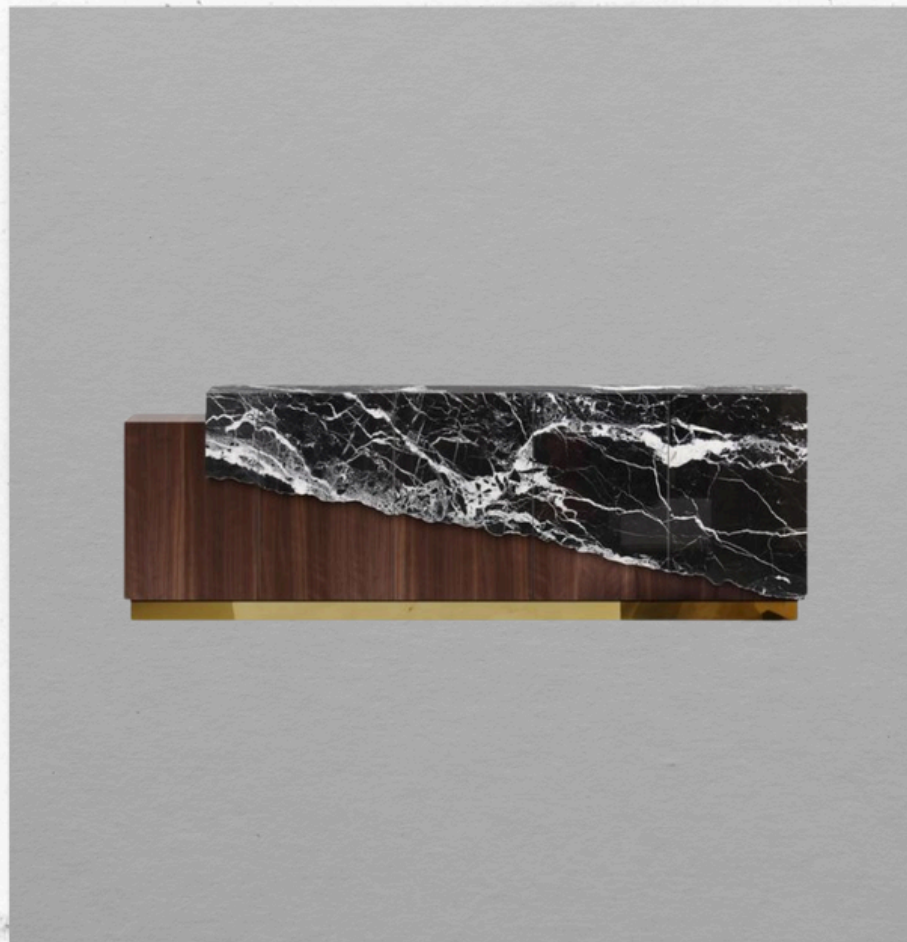

ARGENTINA SIDEBOARD

Live edge black marble, American walnut veneer and brass credenza

RAILIS KOTLEVS